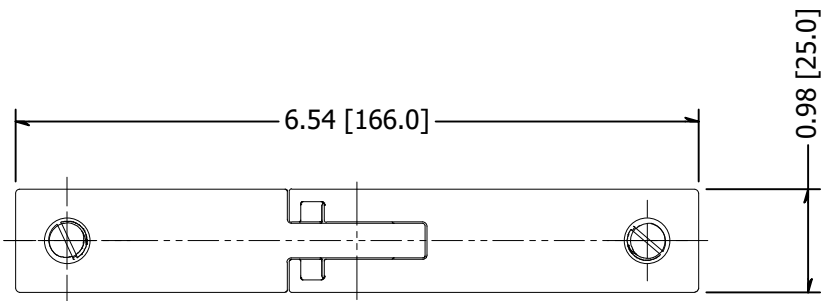

2

1

B

B

A

A

NOTE: Suitable for 11/16" - 3/4", 16.76-19mm glass

MATERIAL: 2205 Stainless		DESCRIPTION: Glass Railing Stiffener, 2205 Stainless, For Use With Glass Railing and Wall Mounted Glass, 16.76-19mm 90 Degree		
FINISH: #4	DATE: 6/10/2021	SCALE:	REV: -	 WAGNER [®] Architectural Systems 10600 W Brown Deer Rd Milwaukee, WI 53224 http://www.wagnercompanies.com/
WEIGHT:	ITEM NUMBER: GRSFGA19			