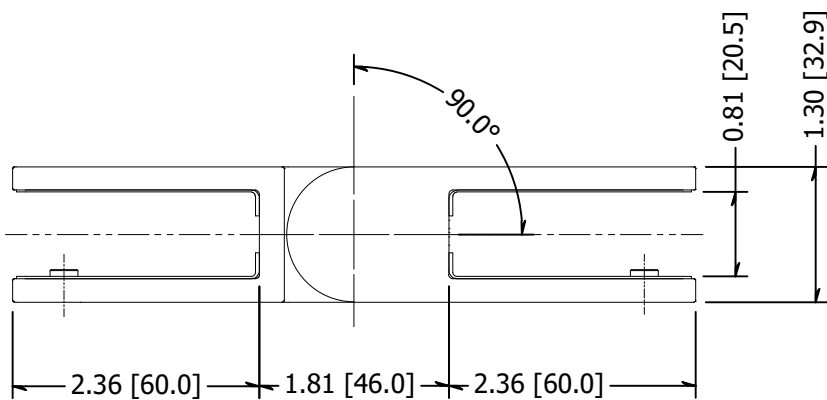

2

1

B

B

A

A

NOTE: Suitable for 11/16" - 3/4", 16.76-19mm glass

MATERIAL: 2205 Stainless		DESCRIPTION: Glass Railing Stiffener, 2205 Stainless, For Use With Glass Railing and Wall Mounted Glass, 16.76-19mm 90 Degree		
FINISH: #4	DATE: 6/10/2021	SCALE:	REV: -	 WAGNER [®] Architectural Systems 10600 W Brown Deer Rd Milwaukee, WI 53224 http://www.wagnercompanies.com/
WEIGHT:	ITEM NUMBER: GRSFGA19			