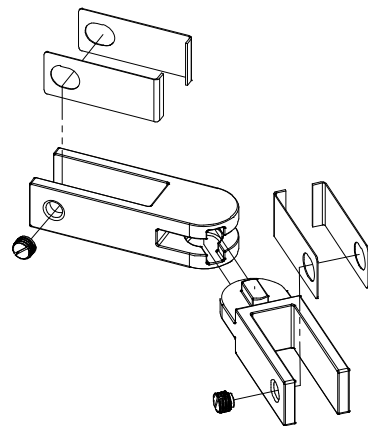

2

1

B

B

A

A

NOTE: Suitable for 11/16" - 3/4", 16.76-19mm glass

MATERIAL: 2205 Stainless		DESCRIPTION: Glass Railing Stiffener, 2205 Stainless, For Use With Glass Railing and Wall Mounted Glass, 16.76-19mm 90 Degree		
FINISH: #4	DATE: 6/10/2021	SCALE:	REV: -	 WAGNER [®] Architectural Systems 10600 W Brown Deer Rd Milwaukee, WI 53224 http://www.wagnercompanies.com/
WEIGHT:	ITEM NUMBER: GRSFGA19			