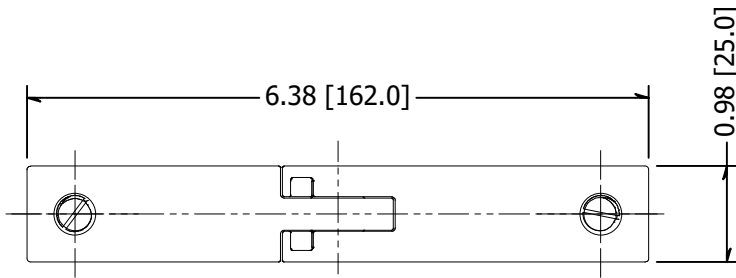

2

1

B

B

A

A

NOTE: Suitable for 9/16", 13.52-15mm glass

MATERIAL: 2205 Stainless		DESCRIPTION: Glass Railing Stiffener, 2205 Stainless, For Use With Glass Railing and Wall Mounted Glass, 13.52-15.04mm 90 Degree			
FINISH: #4	DATE: 6/10/2021	SCALE:	REV: -	 Architectural Systems 10600 W Brown Deer Rd Milwaukee, WI 53224 <a href="http://www.wagnercompanies.com/">http://www.wagnercompanies.com/</a>	
WEIGHT:	ITEM NUMBER: GRSFGA15				