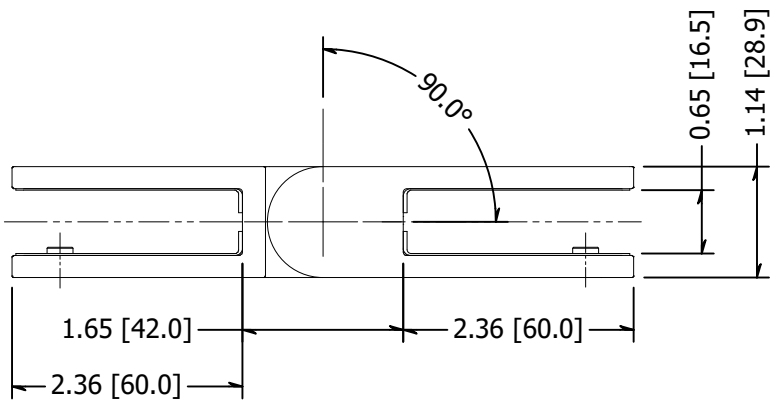

2

1

B

B

A

A

NOTE: Suitable for 9/16", 13.52-15mm glass

MATERIAL: 2205 Stainless		DESCRIPTION: Glass Railing Stiffener, 2205 Stainless, For Use With Glass Railing and Wall Mounted Glass, 13.52-15.04mm 90 Degree			
FINISH: #4	DATE: 6/10/2021	SCALE:	REV: -	 Architectural Systems 10600 W Brown Deer Rd Milwaukee, WI 53224 <a href="http://www.wagnercompanies.com/">http://www.wagnercompanies.com/</a>	
WEIGHT:	ITEM NUMBER: GRSFGA15				