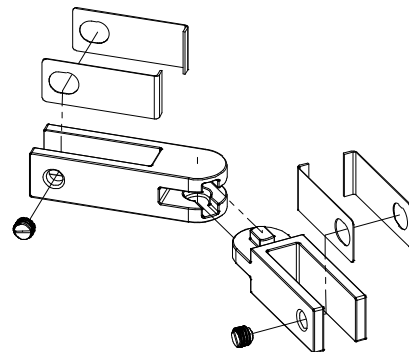

2

1

B

B

A

A

NOTE: Suitable for 9/16", 13.52-15mm glass

MATERIAL: 2205 Stainless		DESCRIPTION: Glass Railing Stiffener, 2205 Stainless, For Use With Glass Railing and Wall Mounted Glass, 13.52-15.04mm 90 Degree			
FINISH: #4	DATE: 6/10/2021	SCALE:	REV: -	 Architectural Systems 10600 W Brown Deer Rd Milwaukee, WI 53224 <a href="http://www.wagnercompanies.com/">http://www.wagnercompanies.com/</a>	
WEIGHT:	ITEM NUMBER: GRSFGA15				