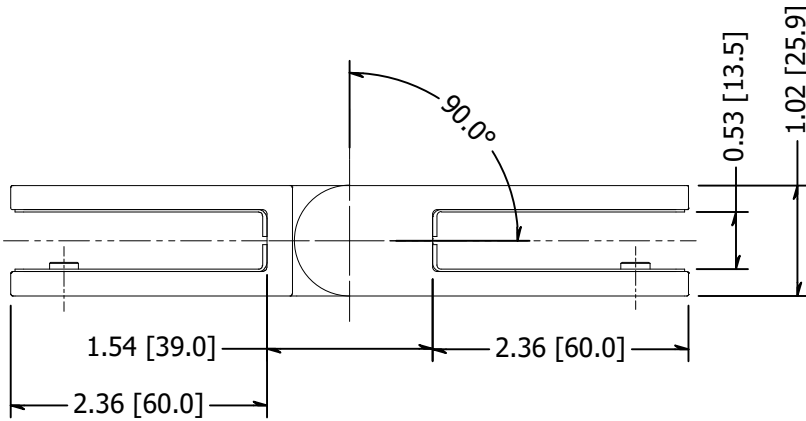

2

1

B

B

A

A

NOTE: Suitable for 1/2", 10-12.76mm glass

MATERIAL: 2205 Stainless		DESCRIPTION: Glass Railing Stiffener, 2205 Stainless, For Use With Glass Railing and Wall Mounted Glass, 10-12.76mm 90 Degree			
FINISH: #4	DATE: 6/10/2021	SCALE:	REV: -	 <b>WAGNER</b> <sup>®</sup> Architectural Systems 10600 W Brown Deer Rd Milwaukee, WI 53224 <a href="http://www.wagnercompanies.com/">http://www.wagnercompanies.com/</a>	
WEIGHT:	ITEM NUMBER: GRSFGA12				