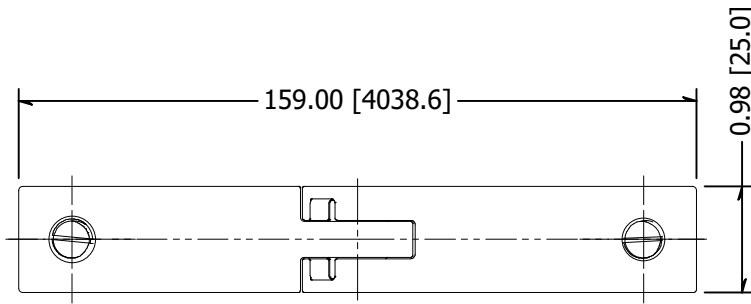

2

1

B

B

A

A

NOTE: Suitable for 1/2", 10-12.76mm glass

MATERIAL: 2205 Stainless		DESCRIPTION: Glass Railing Stiffener, 2205 Stainless, For Use With Glass Railing and Wall Mounted Glass, 10-12.76mm 90 Degree			
FINISH: #4	DATE: 6/10/2021	SCALE:	REV: -	 <b>WAGNER</b> <sup>®</sup> Architectural Systems 10600 W Brown Deer Rd Milwaukee, WI 53224 <a href="http://www.wagnercompanies.com/">http://www.wagnercompanies.com/</a>	
WEIGHT:	ITEM NUMBER: GRSFGA12				