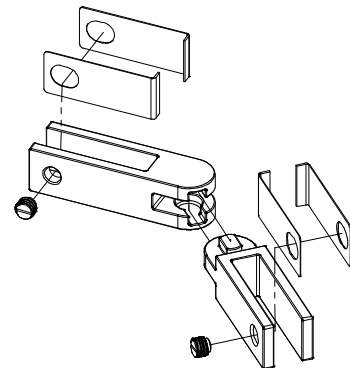

2

1

B

B

A

A

NOTE: Suitable for 1/2", 10-12.76mm glass

MATERIAL: 2205 Stainless		DESCRIPTION: Glass Railing Stiffener, 2205 Stainless, For Use With Glass Railing and Wall Mounted Glass, 10-12.76mm 90 Degree			
FINISH: #4	DATE: 6/10/2021	SCALE:	REV: -	 <b>WAGNER</b> <sup>®</sup> Architectural Systems 10600 W Brown Deer Rd Milwaukee, WI 53224 <a href="http://www.wagnercompanies.com/">http://www.wagnercompanies.com/</a>	
WEIGHT:	ITEM NUMBER: GRSFGA12				