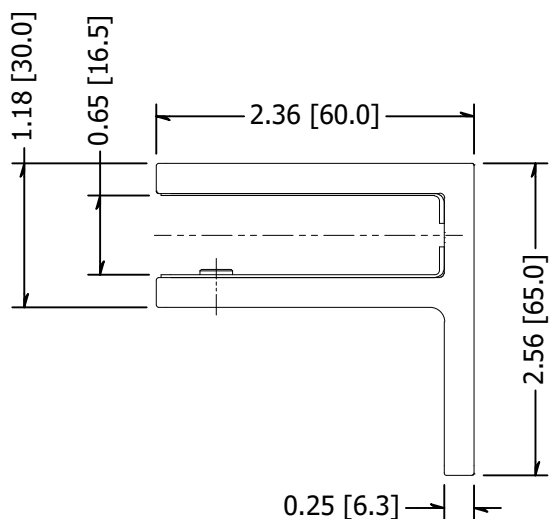

2

1

B

B

A

A

NOTE: Suitable for 9/16", 13.52-15mm glass

MATERIAL: 2205 Stainless		DESCRIPTION: Glass Railing Stiffener, 2205 Stainless, For Use With Glass Railing and Wall Mounted Glass, 13.52-15.04mm 90 Degree			
FINISH: #4	DATE: 6/10/2021	SCALE:	REV: -	 Architectural Systems 10600 W Brown Deer Rd Milwaukee, WI 53224 http://www.wagnercompanies.com/	
WEIGHT:	ITEM NUMBER: GRSBW15				

2

1