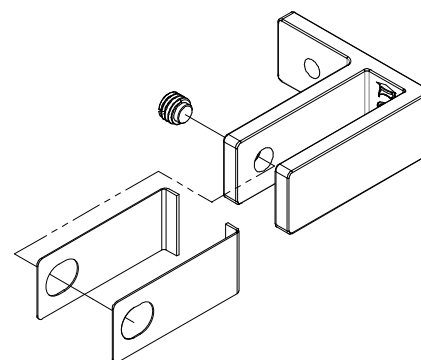

2

1

B

B

A

A

NOTE: Suitable for 9/16", 13.52-15mm glass

MATERIAL: 2205 Stainless		DESCRIPTION: Glass Railing Stiffener, 2205 Stainless, For Use With Glass Railing and Wall Mounted Glass, 13.52-15.04mm 90 Degree			
FINISH: #4	DATE: 6/10/2021	SCALE:	REV: -	 Architectural Systems 10600 W Brown Deer Rd Milwaukee, WI 53224 http://www.wagnercompanies.com/	
WEIGHT:	ITEM NUMBER: GRSBW15				