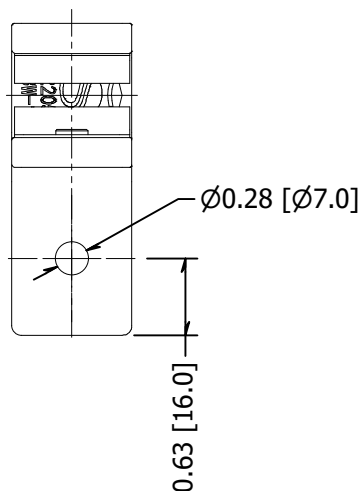

2

1

B

B

A

A

NOTE: Suitable for 9/16", 13.52-15mm glass

MATERIAL: 2205 Stainless		DESCRIPTION: Glass Railing Stiffener, 2205 Stainless, For Use With Glass Railing and Wall Mounted Glass, 13.52-15.04mm 90 Degree			
FINISH: #4	DATE: 6/10/2021	SCALE:	REV: -	 Architectural Systems 10600 W Brown Deer Rd Milwaukee, WI 53224 http://www.wagnercompanies.com/	
WEIGHT:	ITEM NUMBER: GRSBW15				

2

1