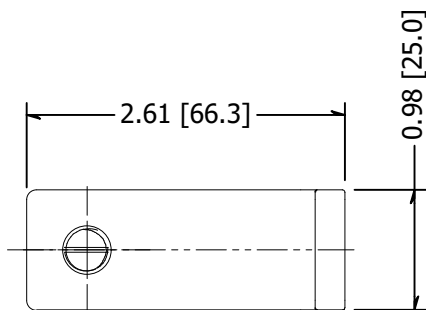

2

1

B

B

A

A

NOTE: Suitable for 9/16", 13.52-15mm glass

MATERIAL: 2205 Stainless		DESCRIPTION: Glass Railing Stiffener, 2205 Stainless, For Use With Glass Railing and Wall Mounted Glass, 13.52-15.04mm 90 Degree			
FINISH: #4	DATE: 6/10/2021	SCALE:	REV: -	 Architectural Systems 10600 W Brown Deer Rd Milwaukee, WI 53224 http://www.wagnercompanies.com/	
WEIGHT:	ITEM NUMBER: GRSBW15				