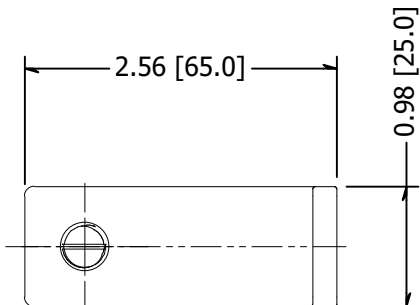

2

1

B

B

A

A

NOTE: Suitable for 1/2", 10-12.76mm glass

MATERIAL: 2205 Stainless		DESCRIPTION: Glass Railing Stiffener, 2205 Stainless, For Use With Glass Railing and Wall Mounted Glass, 10-12mm 90 Degree		
FINISH: #4	DATE: 6/10/2021	SCALE:	REV: -	 Architectural Systems 10600 W Brown Deer Rd Milwaukee, WI 53224 http://www.wagnercompanies.com/
WEIGHT:	ITEM NUMBER: GRSBW12			