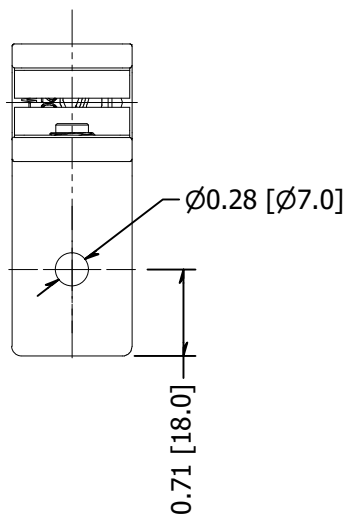

2

1

B

B

A

A

NOTE: Suitable for 1/2", 10-12.76mm glass

MATERIAL: 2205 Stainless		DESCRIPTION: Glass Railing Stiffener, 2205 Stainless, For Use With Glass Railing and Wall Mounted Glass, 10-12mm 90 Degree		
FINISH: #4	DATE: 6/10/2021	SCALE:	REV: -	 Architectural Systems 10600 W Brown Deer Rd Milwaukee, WI 53224 http://www.wagnercompanies.com/
WEIGHT:	ITEM NUMBER: GRSBW12			

2

1

1