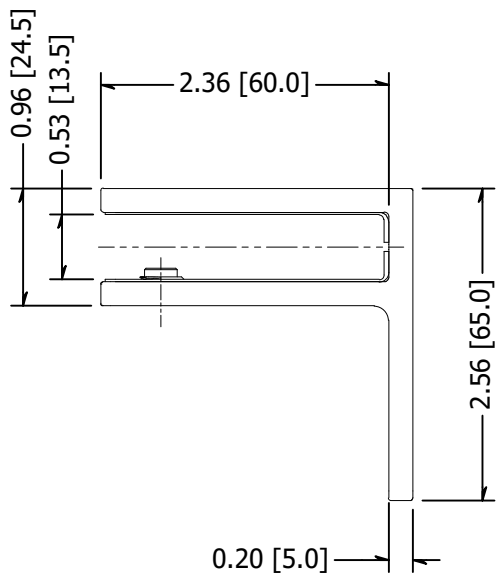

2

1

B

B

A

A

NOTE: Suitable for 1/2", 10-12.76mm glass

MATERIAL: 2205 Stainless		DESCRIPTION: Glass Railing Stiffener, 2205 Stainless, For Use With Glass Railing and Wall Mounted Glass, 10-12mm 90 Degree		
FINISH: #4	DATE: 6/10/2021	SCALE:	REV: -	 Architectural Systems 10600 W Brown Deer Rd Milwaukee, WI 53224 http://www.wagnercompanies.com/
WEIGHT:	ITEM NUMBER: GRSBW12			

2

1

1