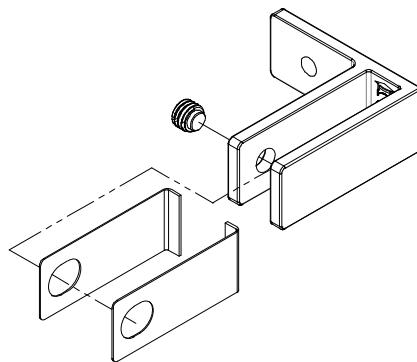

2

1

B

B

A

A

NOTE: Suitable for 1/2", 10-12.76mm glass

MATERIAL: 2205 Stainless		DESCRIPTION: Glass Railing Stiffener, 2205 Stainless, For Use With Glass Railing and Wall Mounted Glass, 10-12mm 90 Degree		
FINISH: #4	DATE: 6/10/2021	SCALE:	REV: -	 Architectural Systems 10600 W Brown Deer Rd Milwaukee, WI 53224 http://www.wagnercompanies.com/
WEIGHT:	ITEM NUMBER: GRSBW12			