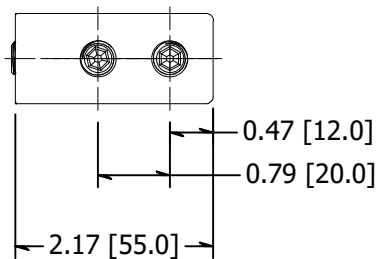

2

1

B

B

A

A

NOTE: Suitable for 11/16" - 13/16", 16.72-21.52mm glass.
Adjust isolator pads to suit glass size.

MATERIAL: 2205 Stainless	DESCRIPTION: Glass Railing Stiffener, 2205 Stainless, For Use With Glass Railing and Wall Mounted Glass, 16.76-21.52mm 90 Degree		
FINISH: #4	DATE: 6/10/2021	SCALE:	REV: -
WEIGHT:	ITEM NUMBER: GRSB90S21		 Architectural Systems 10600 W Brown Deer Rd Milwaukee, WI 53224 http://www.wagnercompanies.com/