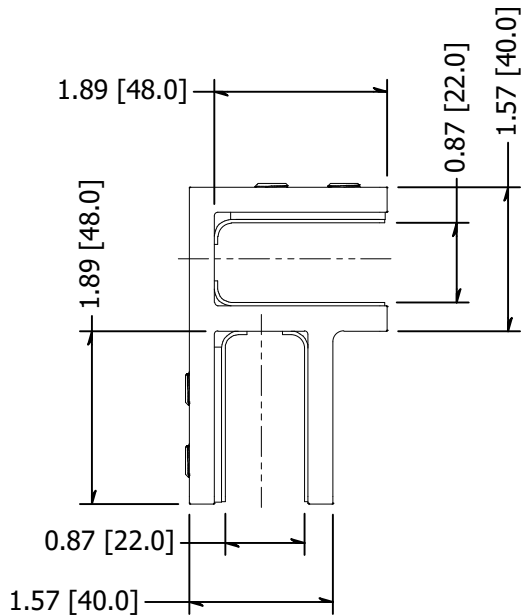

2

1

B

B

A

A

NOTE: Suitable for 11/16" - 13/16", 16.72-21.52mm glass.
Adjust isolator pads to suit glass size.

MATERIAL: 2205 Stainless	DESCRIPTION: Glass Railing Stiffener, 2205 Stainless, For Use With Glass Railing and Wall Mounted Glass, 16.76-21.52mm 90 Degree		
FINISH: #4	DATE: 6/10/2021	SCALE:	REV: -
WEIGHT:	ITEM NUMBER: GRSB90S21		 Architectural Systems 10600 W Brown Deer Rd Milwaukee, WI 53224 http://www.wagnercompanies.com/

2

1