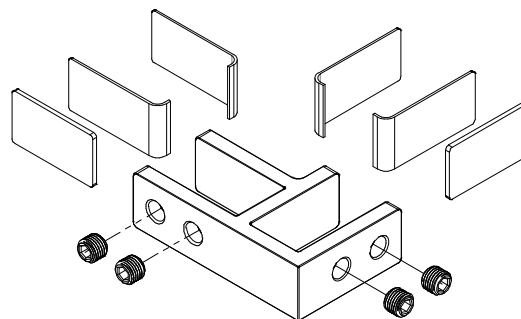

2

1

B

B

A

A

NOTE: Suitable for 11/16" - 13/16", 16.72-21.52mm glass.
Adjust isolator pads to suit glass size.

MATERIAL: 2205 Stainless	DESCRIPTION: Glass Railing Stiffener, 2205 Stainless, For Use With Glass Railing and Wall Mounted Glass, 16.76-21.52mm 90 Degree		
FINISH: #4	DATE: 6/10/2021	SCALE:	REV: -
WEIGHT:	ITEM NUMBER: GRSB90S21		 Architectural Systems 10600 W Brown Deer Rd Milwaukee, WI 53224 http://www.wagnercompanies.com/