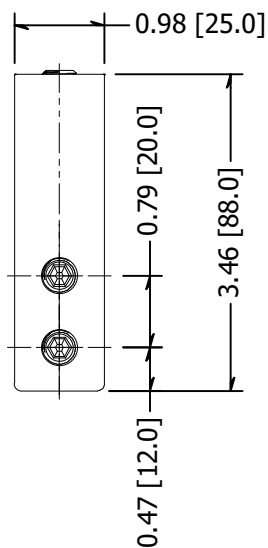

2

1

B

B

A

A

NOTE: Suitable for 11/16" - 13/16", 16.72-21.52mm glass.
Adjust isolator pads to suit glass size.

MATERIAL: 2205 Stainless	DESCRIPTION: Glass Railing Stiffener, 2205 Stainless, For Use With Glass Railing and Wall Mounted Glass, 16.76-21.52mm 90 Degree		
FINISH: #4	DATE: 6/10/2021	SCALE:	REV: -
WEIGHT:	ITEM NUMBER: GRSB90S21		 Architectural Systems 10600 W Brown Deer Rd Milwaukee, WI 53224 http://www.wagnercompanies.com/

2

1