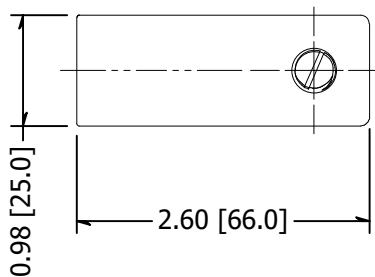

2

1

B

B

A

A

NOTE: Suitable for 1/2", 10-12.76mm glass

MATERIAL: 2205 Stainless	DESCRIPTION: Glass Railing Stiffener, 2205 Stainless, For Use With Glass Railing and Wall Mounted Glass, 10-12mm 90 Degree		
FINISH: #4	DATE: 6/10/2021	SCALE:	REV: -
WEIGHT:	ITEM NUMBER: GRSB9012		 10600 W Brown Deer Rd Milwaukee, WI 53224 http://www.wagnercompanies.com/