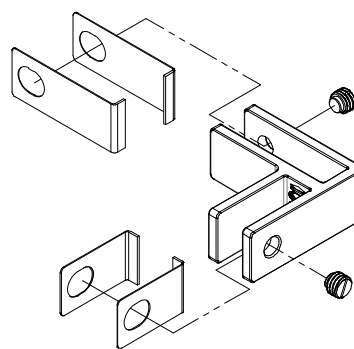

2

1

B

B

A

A

NOTE: Suitable for 1/2", 10-12.76mm glass

MATERIAL: 2205 Stainless	DESCRIPTION: Glass Railing Stiffener, 2205 Stainless, For Use With Glass Railing and Wall Mounted Glass, 10-12mm 90 Degree		
FINISH: #4	DATE: 6/10/2021	SCALE:	REV: -
WEIGHT:	ITEM NUMBER: GRSB9012		 10600 W Brown Deer Rd Milwaukee, WI 53224 http://www.wagnercompanies.com/