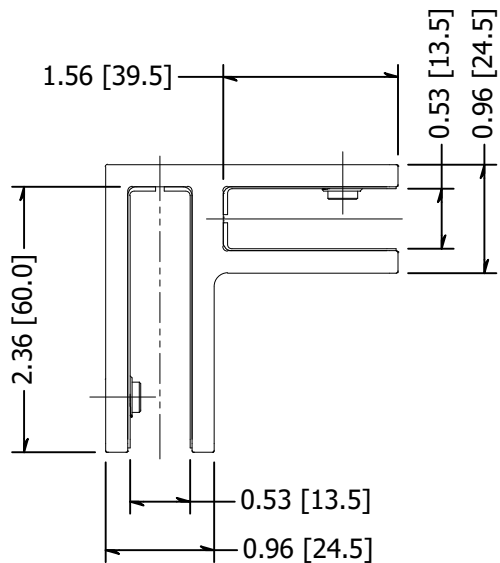

2

1

B

B

A

A

NOTE: Suitable for 1/2", 10-12.76mm glass

MATERIAL: 2205 Stainless	DESCRIPTION: Glass Railing Stiffener, 2205 Stainless, For Use With Glass Railing and Wall Mounted Glass, 10-12mm 90 Degree		
FINISH: #4	DATE: 6/10/2021	SCALE:	REV: -
WEIGHT:	ITEM NUMBER: GRSB9012		 10600 W Brown Deer Rd Milwaukee, WI 53224 http://www.wagnercompanies.com/

2

1