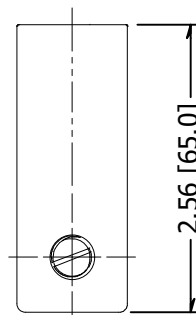

2

1

B

B

A

A

NOTE: Suitable for 1/2", 10-12.76mm glass

MATERIAL: 2205 Stainless	DESCRIPTION: Glass Railing Stiffener, 2205 Stainless, For Use With Glass Railing and Wall Mounted Glass, 10-12mm 90 Degree		
FINISH: #4	DATE: 6/10/2021	SCALE:	REV: -
WEIGHT:	ITEM NUMBER: GRSB9012		 10600 W Brown Deer Rd Milwaukee, WI 53224 http://www.wagnercompanies.com/