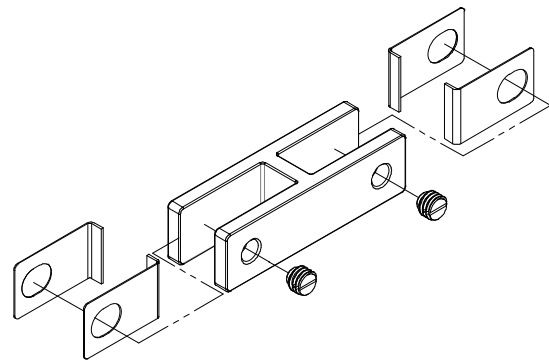

2

1

B

B

A

A

NOTE: Suitable for 9/16", 13.52-15mm glass.

MATERIAL: 2205 Stainless		DESCRIPTION: Glass Railing Stiffener, 2205 Stainless, For Use With Glass Railing and Wall Mounted Glass, 13.52-15.04mm 180 Degree			
FINISH: #4	DATE: 6/10/2021	SCALE:	REV: -	 Architectural Systems 10600 W Brown Deer Rd Milwaukee, WI 53224 http://www.wagnercompanies.com/	
WEIGHT:	ITEM NUMBER: GRSB18015				