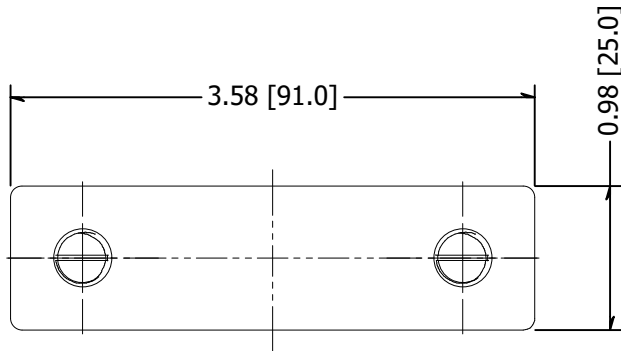

2

1

B

B

A

A

NOTE: Suitable for 9/16", 13.52-15mm glass.

MATERIAL: 2205 Stainless		DESCRIPTION: Glass Railing Stiffener, 2205 Stainless, For Use With Glass Railing and Wall Mounted Glass, 13.52-15.04mm 180 Degree			
FINISH: #4	DATE: 6/10/2021	SCALE:	REV: -	 Architectural Systems 10600 W Brown Deer Rd Milwaukee, WI 53224 http://www.wagnercompanies.com/	
WEIGHT:	ITEM NUMBER: GRSB18015				