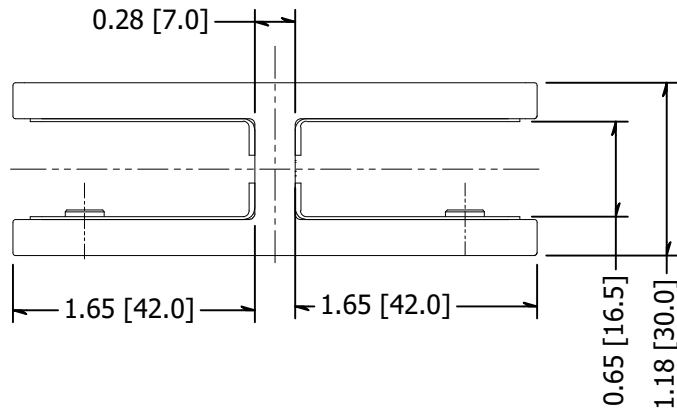

2

1

B

B

A

A

NOTE: Suitable for 9/16", 13.52-15mm glass.

MATERIAL: 2205 Stainless		DESCRIPTION: Glass Railing Stiffener, 2205 Stainless, For Use With Glass Railing and Wall Mounted Glass, 13.52-15.04mm 180 Degree			
FINISH: #4	DATE: 6/10/2021	SCALE:	REV: -	 Architectural Systems 10600 W Brown Deer Rd Milwaukee, WI 53224 http://www.wagnercompanies.com/	
WEIGHT:	ITEM NUMBER: GRSB18015				