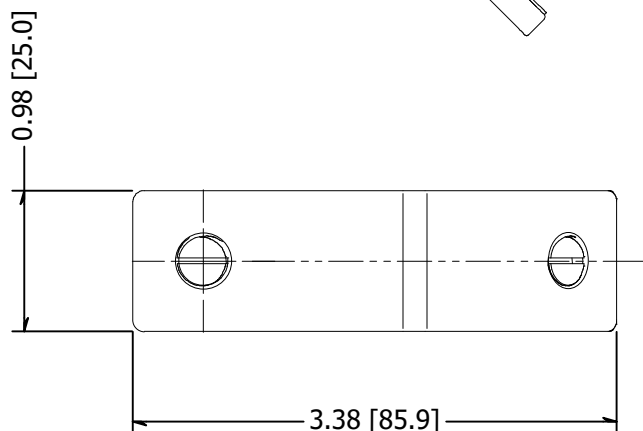

2

1

B

B

A

A

NOTE: Suitable for 1/2", 10-12mm glass

MATERIAL: 2205 Stainless		DESCRIPTION: Glass Railing Stiffener, 2205 Stainless, For Use With Glass Railing and Wall Mounted Glass, 10-12mm 135 Degree			
FINISH: #4	DATE: 6/10/2021	SCALE:	REV: -	 <b>WAGNER</b> Architectural Systems 10600 W Brown Deer Rd Milwaukee, WI 53224 <a href="http://www.wagnercompanies.com/">http://www.wagnercompanies.com/</a>	
WEIGHT:	ITEM NUMBER: <b>GRSB13512</b>				