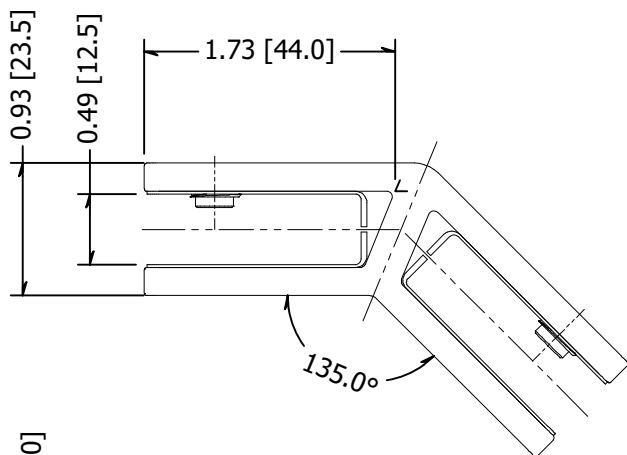

2

1

B

B

A

A

NOTE: Suitable for 1/2", 10-12mm glass

MATERIAL: 2205 Stainless		DESCRIPTION: Glass Railing Stiffener, 2205 Stainless, For Use With Glass Railing and Wall Mounted Glass, 10-12mm 135 Degree			
FINISH: #4	DATE: 6/10/2021	SCALE:	REV: -	 <b>WAGNER</b> Architectural Systems 10600 W Brown Deer Rd Milwaukee, WI 53224 <a href="http://www.wagnercompanies.com/">http://www.wagnercompanies.com/</a>	
WEIGHT:	ITEM NUMBER: <b>GRSB13512</b>				