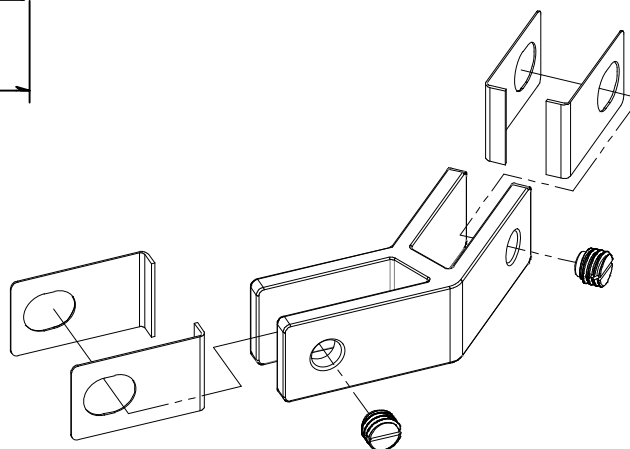

2

1

B

B

A

A

NOTE: Suitable for 1/2", 10-12mm glass

MATERIAL: 2205 Stainless		DESCRIPTION: Glass Railing Stiffener, 2205 Stainless, For Use With Glass Railing and Wall Mounted Glass, 10-12mm 135 Degree			
FINISH: #4	DATE: 6/10/2021	SCALE:	REV: -	 <b>WAGNER</b> Architectural Systems 10600 W Brown Deer Rd Milwaukee, WI 53224 <a href="http://www.wagnercompanies.com/">http://www.wagnercompanies.com/</a>	
WEIGHT:	ITEM NUMBER: <b>GRSB13512</b>				