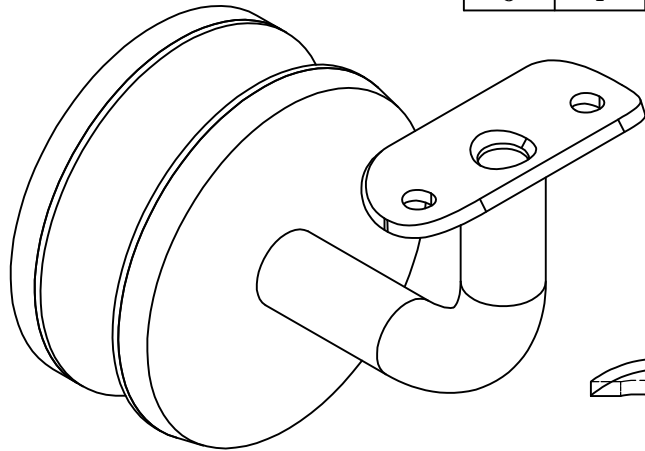

2

1

PARTS LIST

ITEM	QTY	PART NUMBER	DESCRIPTION
1	1	DS901	3" Round Backing Disk for Wall Mount
2	1	RB34125P.4	Handrail Bar Bend, SS, 5/8 Inch Diameter Bar, 2-1/4 Inch From Post and Center
3	1	GB4383K.75	GLASS MOUNT ADAPTER KIT SS #4 FOR 3/4" GLASS

B

B

A

A

<p>TOLERANCE</p> <p>FRACTION: X/XX..... = ± 1/16" over 4ft. 16 FT RAIL EXAMPLE: 16 FT / 4 FT = 4 * 1/16" = 1/4" 16 FT RAIL..... = ± 1/4"</p> <p>DECIMAL: X.XX..... = ± .030 X.XXX..... = ± .010</p> <p>UNLESS OTHERWISE NOTED</p>	FINISH:	DESCRIPTION: Handrail Glass Bracket, SS, 5/8 Inch Diameter Bar, 2-1/2 Inch From Glass and Center							
	#4	MATERIAL:	304 Stainless	CUSTOMER NAME:					
	WEIGHT:	DATE:	2/3/2014	 <p>THE WAGNER COMPANIES R & B WAGNER, INC. AND J. G. BRAUN CO.</p>					
	1.47 lbmass	DRAWN BY:	K. Turdo						
SIZE:	A	ITEM NUMBER:	GB34125.4	SHEET:	1 OF 1	DRAWING NUMBER:	GB34125.4	REV:	-