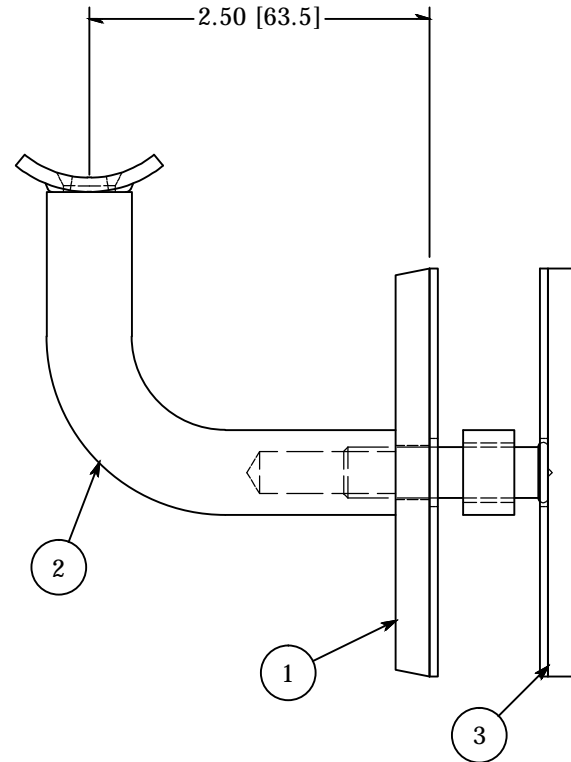

2

1

PARTS LIST

ITEM	QTY	PART NUMBER	DESCRIPTION
1	1	DS901	3" Round Backing Disk for Wall Mount
2	1	RB34125P.4	Handrail Bar Bend, SS, 5/8 Inch Diameter Bar, 2-1/4 Inch From Post and Center
3	1	GB4383K.75	GLASS MOUNT ADAPTER KIT SS #4 FOR 3/4" GLASS

B

B

A

A

<p>TOLERANCE</p> <p>FRACTION: X/XX..... = ± 1/16" over 4ft. 16 FT RAIL EXAMPLE: 16 FT / 4 FT = 4 * 1/16" = 1/4" 16 FT RAIL..... = ± 1/4"</p> <p>DECIMAL: X.XX..... = ± .030 X.XXX..... = ± .010</p> <p>UNLESS OTHERWISE NOTED</p>	FINISH:	DESCRIPTION: Handrail Glass Bracket, SS, 5/8 Inch Diameter Bar, 2-1/2 Inch From Glass and Center							
	#4	MATERIAL:	304 Stainless	CUSTOMER NAME:					
	WEIGHT:	DATE:	2/3/2014	 <p>THE WAGNER COMPANIES R & B WAGNER, INC. AND J. G. BRAUN CO.</p>					
	1.47 lbmass	DRAWN BY:	K. Turdo						
SIZE:	A	ITEM NUMBER:	GB34125.4	SHEET:	1 OF 1	DRAWING NUMBER:	GB34125.4	REV:	-