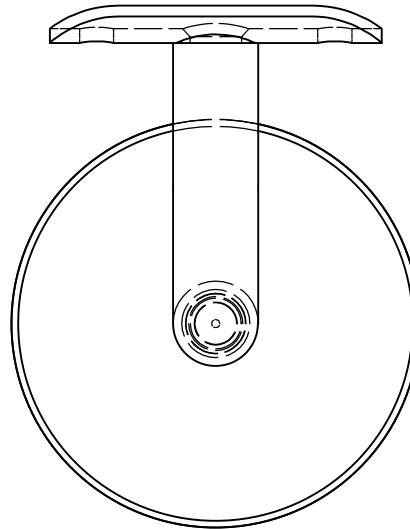

2

1

PARTS LIST

ITEM	QTY	PART NUMBER	DESCRIPTION
1	1	DS901	3" Round Backing Disk for Wall Mount
2	1	RB34125P.4	Handrail Bar Bend, SS, 5/8 Inch Diameter Bar, 2-1/4 Inch From Post and Center
3	1	GB4383K.75	GLASS MOUNT ADAPTER KIT SS #4 FOR 3/4" GLASS

B

B

A

A

<p>TOLERANCE</p> <p>FRACTION: X/XX..... = ± 1/16" over 4ft. 16 FT RAIL EXAMPLE: 16 FT / 4 FT = 4 * 1/16" = 1/4" 16 FT RAIL..... = ± 1/4"</p> <p>DECIMAL: X.XX..... = ± .030 X.XXX..... = ± .010</p> <p>UNLESS OTHERWISE NOTED</p>	FINISH:	DESCRIPTION: Handrail Glass Bracket, SS, 5/8 Inch Diameter Bar, 2-1/2 Inch From Glass and Center							
	#4	MATERIAL:	304 Stainless	CUSTOMER NAME:					
	WEIGHT:	DATE:	2/3/2014	 <p>THE WAGNER COMPANIES R & B WAGNER, INC. AND J. G. BRAUN CO.</p>					
	1.47 lbmass	DRAWN BY:	K. Turdo						
SIZE:	A	ITEM NUMBER:	GB34125.4	SHEET:	1 OF 1	DRAWING NUMBER:	GB34125.4	REV:	-