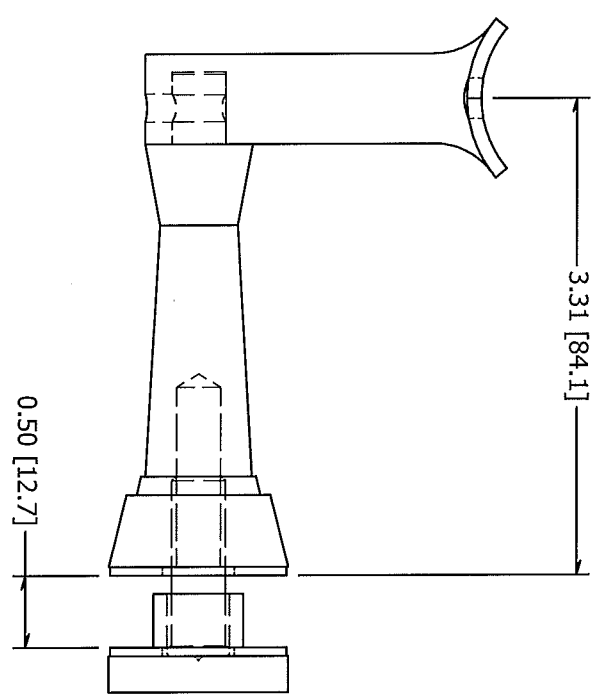

PARTS LIST		DESCRIPTION
ITEM	QTY	PART NUMBER
1	1	MB3300P Handrail Bracket, SS, Post Mount, 3-1/4 Inch From Post to Center of Handrail
2	1	GB3000K GLASS ADAPTER KIT SS 1.25 #4 FOR 1/2 GLASS

TOLERANCE		FINISH:		DESCRIPTION:	
FRACTION: X/XX..... = ± 1/16" over 4ft.		#4		Handrail Bracket, SS, Glass Mount, 1/2 Inch, 3-1/4 Inch From Glass to Center	
16 FT RAIL EXAMPLE: 16 FT RAIL..... = ± 1/4"		WEIGHT: 0.89 lbmass		MATERIAL: 304 Stainless	
DECIMAL: X.XX..... = ± .030		SIZE: A		DATE: 10/22/2013	
X.XXX..... = ± .010		UNLESS OTHERWISE NOTED		DRAWN BY: K. Turdo	
				ITEM NUMBER: GB33370	
				SHEET: 1 OF 1	
				DRAWING NUMBER: GB33370	
				REV: -	