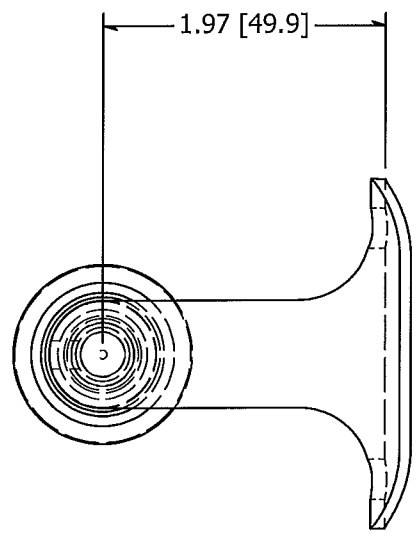

PARTS LIST		DESCRIPTION
ITEM	QTY	PART NUMBER
1	1	MB3300P Handrail Bracket, SS, Post Mount, 3-1/4 Inch From Post to Center of Handrail
2	1	GB3000K GLASS ADAPTER KIT SS 1.25 #4 FOR 1/2 GLASS

TOLERANCE		FINISH:		DESCRIPTION:	
FRACTION: X/XX..... = ± 1/16" over 4ft.		#4		Handrail Bracket, SS, Glass Mount, 1/2 Inch, 3-1/4 Inch From Glass to Center	
16 FT RAIL EXAMPLE: 16 FT RAIL..... = ± 1/4"		WEIGHT: 0.89 lbmass		MATERIAL: 304 Stainless	
DECIMAL: X.XX..... = ± .030		SIZE: A		DATE: 10/22/2013	
X.XXX..... = ± .010		UNLESS OTHERWISE NOTED		DRAWN BY: K. Turdo	
				ITEM NUMBER: GB33370	
				SHEET: 1 OF 1	
				DRAWING NUMBER: GB33370	
				REV: -	