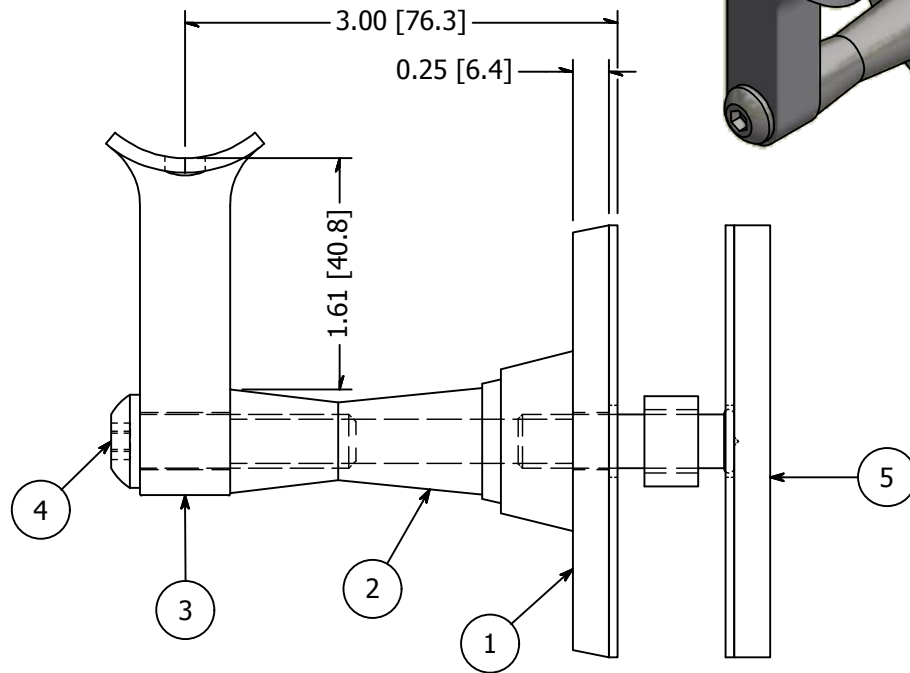

2 1

↓

PARTS LIST

ITEM	QTY	PART NUMBER	DESCRIPTION
1	1	DS901	3" Round Backing Disk for Wall Mount
2	1	RS300	Handrail Bracket Arm, SS, 2-3/8 Inch Long, 3/8-16 Tapped Through
3	1	S3502	Handrail Bracket Saddle And Vertical Arm, SS, Cast, #4 Finish, Type 316, Bolt Style
4	1	BAH3N3816-0150	SCREW, SS, 3/8-16 X 1.50 Inch, Button, Allen Head
5	1	GB4383K.75	GLASS MOUNT ADAPTER KIT SS #4

REVISION HISTORY			
REV	DESCRIPTION	DATE	
1	REMOVE SADDLE ASSEMBLY	1/22/2014	

TOLERANCE UNLESS OTHERWISE NOTED, TOLERANCES TO CONFORM TO ES.03.011	MATERIAL:	304 Stainless	
	FINISH:	#4	DATE: 12/18/2017
	WEIGHT:	N/A	DRAWN BY: K. Turdo
			ITEM NUMBER: GB3301
	DESCRIPTION:	Handrail Bracket, SS, Glass Mount, 1/2 Inch, 3 Inch From Glass To Center	
		REV: 1	