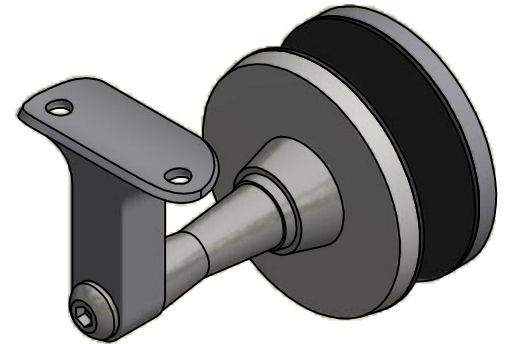

2 1

↓

PARTS LIST

ITEM	QTY	PART NUMBER	DESCRIPTION
1	1	DS901	3" Round Backing Disk for Wall Mount
2	1	RS300	Handrail Bracket Arm, SS, 2-3/8 Inch Long, 3/8-16 Tapped Through
3	1	S3502	Handrail Bracket Saddle And Vertical Arm, SS, Cast, #4 Finish, Type 316, Bolt Style
4	1	BAH3N3816-0150	SCREW, SS, 3/8-16 X 1.50 Inch, Button, Allen Head
5	1	GB4383K.75	GLASS MOUNT ADAPTER KIT SS #4

REVISION HISTORY			
REV	DESCRIPTION	DATE	
1	REMOVE SADDLE ASSEMBLY	1/22/2014	

TOLERANCE UNLESS OTHERWISE NOTED, TOLERANCES TO CONFORM TO ES.03.011	MATERIAL:	304 Stainless	
	FINISH:	#4	DATE: 12/18/2017
	WEIGHT:	N/A	DRAWN BY: K. Turdo
			ITEM NUMBER: GB3301
	DESCRIPTION:	Handrail Bracket, SS, Glass Mount, 1/2 Inch, 3 Inch From Glass To Center	
		REV: 1	