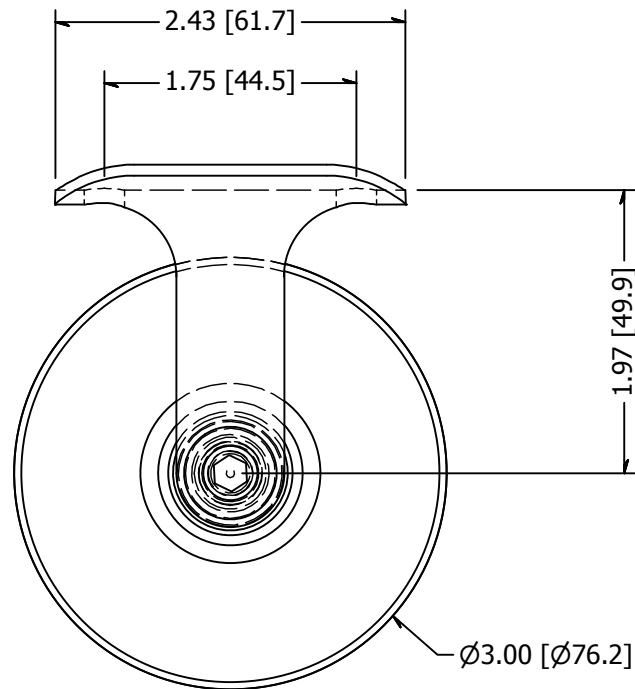

2 1

↓

PARTS LIST

ITEM	QTY	PART NUMBER	DESCRIPTION
1	1	DS901	3" Round Backing Disk for Wall Mount
2	1	RS300	Handrail Bracket Arm, SS, 2-3/8 Inch Long, 3/8-16 Tapped Through
3	1	S3502	Handrail Bracket Saddle And Vertical Arm, SS, Cast, #4 Finish, Type 316, Bolt Style
4	1	BAH3N3816-0150	SCREW, SS, 3/8-16 X 1.50 Inch, Button, Allen Head
5	1	GB4383K.75	GLASS MOUNT ADAPTER KIT SS #4

REVISION HISTORY			
REV	DESCRIPTION	DATE	
1	REMOVE SADDLE ASSEMBLY	1/22/2014	

TOLERANCE UNLESS OTHERWISE NOTED, TOLERANCES TO CONFORM TO ES.03.011	MATERIAL:	304 Stainless	
	FINISH:	#4	DATE: 12/18/2017
	WEIGHT:	N/A	DRAWN BY: K. Turdo
			ITEM NUMBER: GB3301
	DESCRIPTION:	Handrail Bracket, SS, Glass Mount, 1/2 Inch, 3 Inch From Glass To Center	
		REV: 1	