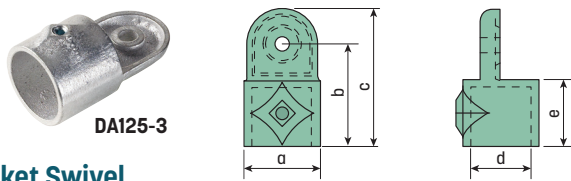

**Double Swivel**

Pipe Size	Tube OD	a	b	c	d	ALUMINUM
1/4"	1.66"	2 1/4"	2"	5 7/8"	1 1/16"	DA135-3
1/2"	1.90"	2 1/4"	2 1/8"	6"	1 5/16"	<b>DA135-4</b>

**Right Angle Swivel**

Pipe Size	Tube OD	a	b	c	d	ALUMINUM
3/4"	1.05"	1 3/8"	1 1/4"	2 9/16"	1 1/16"	DA140-1
1"	1.315"	1 1/2"	1 1/2"	3 1/16"	1 5/16"	DA140-2
1 1/4"	1.66"	2 3/16"	2"	3 15/16"	1 1/16"	DA140-3
1 1/2"	1.90"	2 1/4"	2 1/4"	4 1/4"	1 5/16"	DA140-4

**Socket Swivel**

Pipe Size	Tube OD	a	b	c	d	e	ALUMINUM
3/4"	1.05"	1 5/16"	1 13/16"	2 1/2"	1 1/16"	1"	<b>DA125-1</b>
1"	1.315"	1 5/8"	2 1/8"	2 5/8"	1 5/16"	1 1/4"	DA125-2
1 1/4"	1.66"	2"	2 3/4"	3 3/4"	1 11/16"	1 5/8"	DA125-3
1 1/2"	1.90"	2 1/4"	2 13/16"	3 3/4"	1 15/16"	1 5/8"	<b>DA125-4</b>

**Swivel**

Pipe Size	Tube OD	a	b	c	d	ALUMINUM
3/4"	1.05"	1 3/8"	1 5/16"	2 9/16"	1 1/16"	DA130-1
1"	1.315"	1 1/2"	1 1/2"	2 7/8"	1 5/16"	DA130-2
1 1/4"	1.66"	2 1/4"	2 1/4"	4"	1 11/16"	DA130-3
1 1/2"	1.90"	2 1/4"	2 1/4"	4 1/2"	1 5/16"	<b>DA130-4</b>

**Adjustable Flange Base**

Pipe Size	Tube OD	a	b	c	d	e	ALUMINUM
3/4"	1.05"	1 9/16"	1 1/2"	2 1/2"	1 11/16"	1 5/16"	DA155-1
1"	1.315"	1 9/16"	1 1/2"	2 1/2"	1 11/16"	1 5/16"	DA155-2
1 1/4"	1.66"	2 1/4"	2 1/2"	3 1/2"	2 5/8"	1 1/2"	DA155-3
1 1/2"	1.90"	2 1/4"	2 1/2"	3 1/2"	2 5/8"	1 1/2"	DA155-4