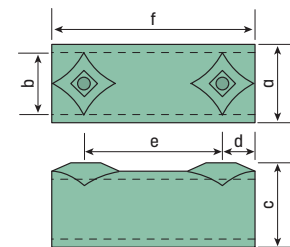

Pipe Size	Tube OD	ALUMINUM
1"	1.315"	DA141-2
1 1/4"	1.66"	DA141-3
1 1/2"	1.90"	DA141-4

**Adjustable Flange**

(One DA125, One DA155)

Pipe Size	Tube OD	ALUMINUM
3/4"	1.05"	<b>DA156-1</b>
1"	1.315"	<b>DA156-2</b>
1 1/4"	1.66"	DA156-3
1 1/2"	1.90"	DA156-4

**Lean-To Flange**

(One DA155, One DA130)

Pipe Size	Tube OD	ALUMINUM
1 1/4"	1.66"	DA157-3
1 1/2"	1.90"	DA157-4

**Coupling**

5 1/4" Long.

Pipe Size	Tube OD	a	b	c	d	e	f	ALUMINUM
1 1/4"	1.66"	2"	1 11/16"	2 1/8"	1 3/16"	3 5/8"	5 1/4"	<b>DA510-3</b>
1 1/2"	1.90"	2 1/4"	1 15/16"	2 1/16"	1"	3 5/8"	5 9/16"	<b>DA510-4</b>