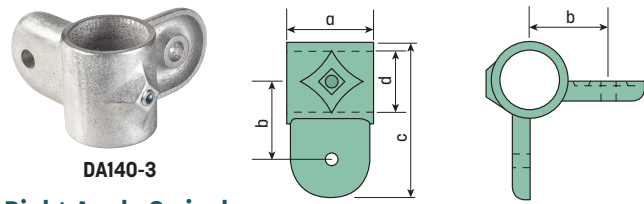

**Double Swivel**

Pipe Size	Tube OD	a	b	c	d	ALUMINUM
1/4"	1.66"	2 1/4"	2"	5 7/8"	1 1/16"	DA135-3
1/2"	1.90"	2 1/4"	2 1/8"	6"	1 5/16"	<b>DA135-4</b>

**Right Angle Swivel**

Pipe Size	Tube OD	a	b	c	d	ALUMINUM
3/4"	1.05"	1 3/8"	1 1/4"	2 9/16"	1 1/16"	DA140-1
1"	1.315"	1 1/2"	1 1/2"	3 1/16"	1 5/16"	DA140-2
1 1/4"	1.66"	2 3/16"	2"	3 15/16"	1 1/16"	DA140-3
1 1/2"	1.90"	2 1/4"	2 1/4"	4 1/4"	1 5/16"	DA140-4

**Socket Swivel**

Pipe Size	Tube OD	a	b	c	d	e	ALUMINUM
3/4"	1.05"	1 5/16"	1 13/16"	2 1/2"	1 1/16"	1"	<b>DA125-1</b>
1"	1.315"	1 5/8"	2 1/8"	2 5/8"	1 5/16"	1 1/4"	DA125-2
1 1/4"	1.66"	2"	2 3/4"	3 3/4"	1 11/16"	1 5/8"	DA125-3
1 1/2"	1.90"	2 1/4"	2 13/16"	3 3/4"	1 15/16"	1 5/8"	<b>DA125-4</b>

**Swivel**

Pipe Size	Tube OD	a	b	c	d	ALUMINUM
3/4"	1.05"	1 3/8"	1 5/16"	2 9/16"	1 1/16"	DA130-1
1"	1.315"	1 1/2"	1 1/2"	2 7/8"	1 5/16"	DA130-2
1 1/4"	1.66"	2 1/4"	2 1/4"	4"	1 11/16"	DA130-3
1 1/2"	1.90"	2 1/4"	2 1/4"	4 1/2"	1 5/16"	<b>DA130-4</b>

**Lean-To Flange**

(One DA155, One DA130)

Pipe Size	Tube OD	ALUMINUM
1 1/4"	1.66"	DA157-3
1 1/2"	1.90"	DA157-4

**Coupling**

5 1/4" Long.

Pipe Size	Tube OD	a	b	c	d	e	f	ALUMINUM
1 1/4"	1.66"	2"	1 11/16"	2 1/8"	1 3/16"	3 5/8"	5 1/4"	<b>DA510-3</b>
1 1/2"	1.90"	2 1/4"	1 15/16"	2 1/16"	1"	3 5/8"	5 9/16"	<b>DA510-4</b>