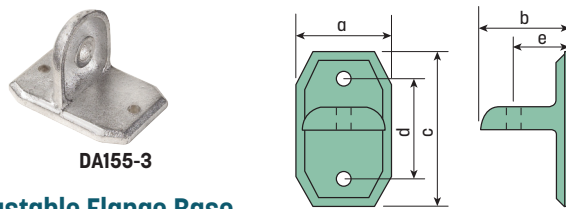

**Double Swivel**

Pipe Size	Tube OD	a	b	c	d	ALUMINUM
1/4"	1.66"	2 1/4"	2"	5 7/8"	1 1/16"	DA135-3
1/2"	1.90"	2 1/4"	2 1/8"	6"	1 5/16"	<b>DA135-4</b>

**Right Angle Swivel**

Pipe Size	Tube OD	a	b	c	d	ALUMINUM
3/4"	1.05"	1 3/8"	1 1/4"	2 9/16"	1 1/16"	DA140-1
1"	1.315"	1 1/2"	1 1/2"	3 1/16"	1 5/16"	DA140-2
1 1/4"	1.66"	2 3/16"	2"	3 15/16"	1 1/16"	DA140-3
1 1/2"	1.90"	2 1/4"	2 1/4"	4 1/4"	1 5/16"	DA140-4

**Socket Swivel**

Pipe Size	Tube OD	a	b	c	d	e	ALUMINUM
3/4"	1.05"	1 5/16"	1 13/16"	2 1/2"	1 1/16"	1"	<b>DA125-1</b>
1"	1.315"	1 5/8"	2 1/8"	2 5/8"	1 5/16"	1 1/4"	DA125-2
1 1/4"	1.66"	2"	2 3/4"	3 3/4"	1 11/16"	1 5/8"	DA125-3
1 1/2"	1.90"	2 1/4"	2 13/16"	3 3/4"	1 15/16"	1 5/8"	<b>DA125-4</b>

**Swivel**

Pipe Size	Tube OD	a	b	c	d	ALUMINUM
3/4"	1.05"	1 3/8"	1 5/16"	2 9/16"	1 1/16"	DA130-1
1"	1.315"	1 1/2"	1 1/2"	2 7/8"	1 5/16"	DA130-2
1 1/4"	1.66"	2 1/4"	2 1/4"	4"	1 11/16"	DA130-3
1 1/2"	1.90"	2 1/4"	2 1/4"	4 1/2"	1 5/16"	<b>DA130-4</b>

**Adjustable Flange Base**

Pipe Size	Tube OD	a	b	c	d	e	ALUMINUM
3/4"	1.05"	1 9/16"	1 1/2"	2 1/2"	1 11/16"	1 5/16"	DA155-1
1"	1.315"	1 9/16"	1 1/2"	2 1/2"	1 11/16"	1 5/16"	DA155-2
1 1/4"	1.66"	2 1/4"	2 1/2"	3 1/2"	2 5/8"	1 1/2"	DA155-3
1 1/2"	1.90"	2 1/4"	2 1/2"	3 1/2"	2 5/8"	1 1/2"	DA155-4