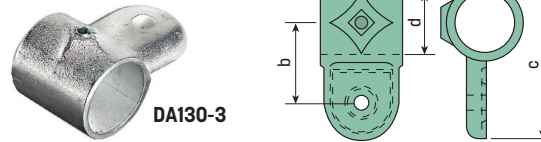

**Double Swivel**

Pipe Size	Tube OD	a	b	c	d	ALUMINUM
1/4"	1.66"	2 1/4"	2"	5 7/8"	1 1/16"	DA135-3
1/2"	1.90"	2 1/4"	2 1/8"	6"	1 5/16"	<b>DA135-4</b>

**Right Angle Swivel**

Pipe Size	Tube OD	a	b	c	d	ALUMINUM
3/4"	1.05"	1 3/8"	1 1/4"	2 9/16"	1 1/16"	DA140-1
1"	1.315"	1 1/2"	1 1/2"	3 1/16"	1 5/16"	DA140-2
1 1/4"	1.66"	2 3/16"	2"	3 15/16"	1 1/16"	DA140-3
1 1/2"	1.90"	2 1/4"	2 1/4"	4 1/4"	1 5/16"	DA140-4

**Socket Swivel**

Pipe Size	Tube OD	a	b	c	d	e	ALUMINUM
3/4"	1.05"	1 5/16"	1 13/16"	2 1/2"	1 1/16"	1"	<b>DA125-1</b>
1"	1.315"	1 5/8"	2 1/8"	2 5/8"	1 5/16"	1 1/4"	DA125-2
1 1/4"	1.66"	2"	2 3/4"	3 3/4"	1 11/16"	1 5/8"	DA125-3
1 1/2"	1.90"	2 1/4"	2 13/16"	3 3/4"	1 15/16"	1 5/8"	<b>DA125-4</b>

**Swivel**

Pipe Size	Tube OD	a	b	c	d	ALUMINUM
3/4"	1.05"	1 3/8"	1 5/16"	2 9/16"	1 1/16"	DA130-1
1"	1.315"	1 1/2"	1 1/2"	2 7/8"	1 5/16"	DA130-2
1 1/4"	1.66"	2 1/4"	2 1/4"	4"	1 11/16"	DA130-3
1 1/2"	1.90"	2 1/4"	2 1/4"	4 1/2"	1 5/16"	<b>DA130-4</b>

**Adjustable Flange Base**

Pipe Size	Tube OD	a	b	c	d	e	ALUMINUM
3/4"	1.05"	1 9/16"	1 1/2"	2 1/2"	1 11/16"	1 5/16"	DA155-1
1"	1.315"	1 9/16"	1 1/2"	2 1/2"	1 11/16"	1 5/16"	DA155-2
1 1/4"	1.66"	2 1/4"	2 1/2"	3 1/2"	2 5/8"	1 1/2"	DA155-3
1 1/2"	1.90"	2 1/4"	2 1/2"	3 1/2"	2 5/8"	1 1/2"	DA155-4