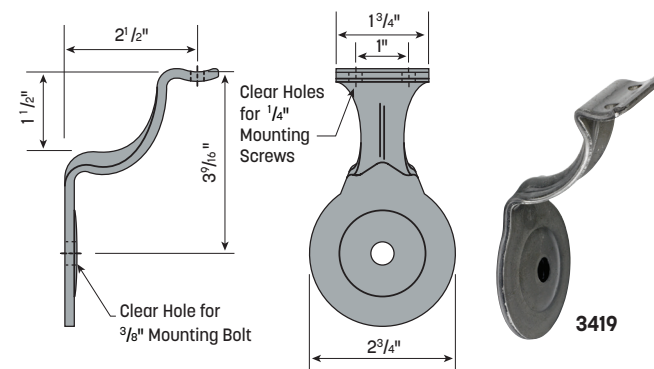

Style B Bracket with One Mounting Hole

c	STEEL	GALVANIZED STEEL	304 SATIN STAINLESS	316 SATIN STAINLESS
2 1/2"	3418	G3418	3422	3422.316
2 1/2"	3418-NSH*			
3"	3426	G3426	3430	3430.316
3"	3426-NSH*			

*NSH denotes No Saddle Holes.

Style B Bracket with Two Mounting Holes

c	STEEL	304 SATIN STAINLESS
2 1/2"	3434	3438
3"	3442	

Style B Bracket with Three Mounting Holes

c	STEEL	304 SATIN STAINLESS
2 1/2"	3458	3462
3"	3466	3470

Redesigned Style B Bracket

The original **Wagner Style B Formed Handrail Bracket** has been redesigned to adjust the vertical clearance from the underside of the **Handrail** to the horizontal arm of the **Bracket**.

This **Style B Formed Handrail Bracket** offers a 1 1/2" horizontal and vertical clearance to meet code requirements and the recommendations of the 2010 ADA Standards for Accessible Design (ADASAD).