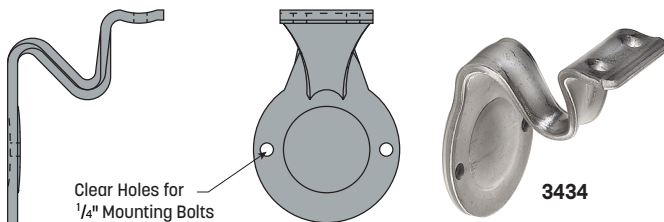

Style B Bracket - 3/16" Formed

A Wagner Original

- Universal Saddle for use with flat or round sections.

Note: Fillers from page 6 are also used for this style handrail bracket.

STEEL 1006 - 1010
 STAINLESS STEEL Type 304/316

Finish:

- Steel **Brackets** are unfinished.
- Stainless Steel **Brackets** are supplied with a satin finish.
- Bright polished, anodized, plated and galvanized finishes are available on special order.

Style B Bracket with One Mounting Hole

c	STEEL	GALVANIZED STEEL	304 SATIN STAINLESS	316 SATIN STAINLESS
2 1/2"	3418	G3418	3422	3422.316
2 1/2"	3418-NSH*			
3"	3426	G3426	3430	3430.316
3"	3426-NSH*			

*NSH denotes No Saddle Holes.

The original **Wagner Style B Formed Handrail Bracket** has been redesigned to adjust the vertical clearance from the underside of the **Handrail** to the horizontal arm of the **Bracket**.

This **Style B Formed Handrail Bracket** offers a 1 1/2" horizontal and vertical clearance to meet code requirements and the recommendations of the 2010 ADA Standards for Accessible Design (ADASAD).