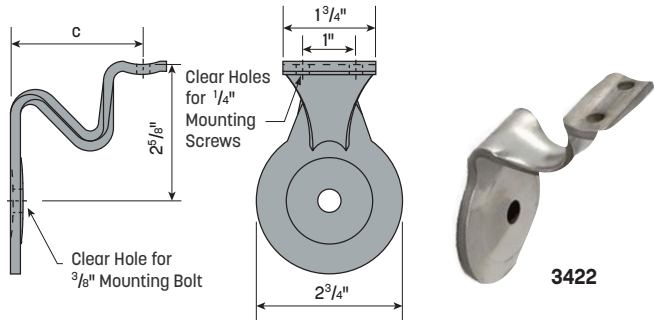

Style B Bracket - 3/16" Formed

A Wagner Original

- Universal Saddle for use with flat or round sections.

Note: Fillers from page 6 are also used for this style handrail bracket.

STEEL 1006 - 1010
 STAINLESS STEEL Type 304/316

Style B Bracket with One Mounting Hole

c	STEEL	GALVANIZED STEEL	304 SATIN STAINLESS	316 SATIN STAINLESS
2 1/2"	3418	G3418	3422	3422.316
2 1/2"	3418-NSH*			
3"	3426	G3426	3430	3430.316
3"	3426-NSH*			

*NSH denotes No Saddle Holes.

The original **Wagner Style B Formed Handrail Bracket** has been redesigned to adjust the vertical clearance from the underside of the **Handrail** to the horizontal arm of the **Bracket**.

This **Style B Formed Handrail Bracket** offers a 1 1/2" horizontal and vertical clearance to meet code requirements and the recommendations of the 2010 ADA Standards for Accessible Design (ADASAD).