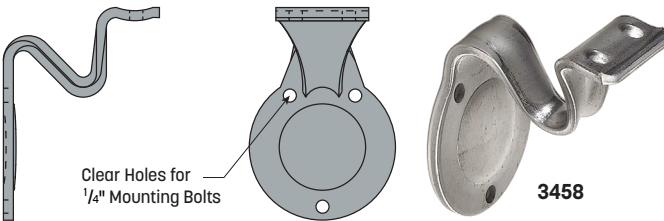

Style B Bracket - 3/16" Formed

A Wagner Original

- Universal Saddle for use with flat or round sections.

Note: Fillers from page 6 are also used for this style handrail bracket.

STEEL 1006 - 1010
 STAINLESS STEEL Type 304/316

Finish:

- Steel **Brackets** are unfinished.
- Stainless Steel **Brackets** are supplied with a satin finish.
- Bright polished, anodized, plated and galvanized finishes are available on special order.

Style B Bracket with One Mounting Hole

c	STEEL	GALVANIZED STEEL	304 SATIN STAINLESS	316 SATIN STAINLESS
2 1/2"	3418	G3418	3422	3422.316
2 1/2"	3418-NSH*			
3"	3426	G3426	3430	3430.316
3"	3426-NSH*			

*NSH denotes No Saddle Holes.

The original **Wagner Style B Formed Handrail Bracket** has been redesigned to adjust the vertical clearance from the underside of the **Handrail** to the horizontal arm of the **Bracket**.

This **Style B Formed Handrail Bracket** offers a 1 1/2" horizontal and vertical clearance to meet code requirements and the recommendations of the 2010 ADA Standards for Accessible Design (ADASAD).