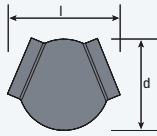

# Ball Style Fittings

## 135° Side Outlet Elbow

141507

Tube OD	d	l	Polished Brass		
1.50"	2 1/2"	3 1/4"	141507		
2.00"	3 1/4"	4"	142007		

## Elbow

152003

Tube OD	d	l	Satin Stainless	Polished Stainless	Polished Brass
1.50"	2 1/2"	2 3/4"	151503.4	151503	141503
2.00"	3 1/4"	3 3/8"	152003.4	152003	142003