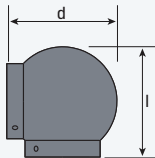

## 135° Side Outlet Elbow

141507

Tube OD	d	l	Polished Brass		
1.50"	2 1/2"	3 1/4"	141507		
2.00"	3 1/4"	4"	142007		

## Elbow

152003

Tube OD	d	l	Satin Stainless	Polished Stainless	Polished Brass
1.50"	2 1/2"	2 3/4"	151503.4	151503	141503
2.00"	3 1/4"	3 3/8"	152003.4	152003	142003

## Tee

141505

Tube OD	d	l	Satin Stainless	Polished Stainless	Polished Brass
1.50"	2 1/2"	2 3/4"	151505.4	151505	141505
2.00"	3 1/4"	3 3/8"	152005.4	152005	142005