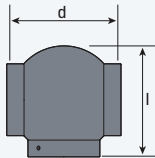

## Elbow

152003

Tube OD	d	l	Satin Stainless	Polished Stainless	Polished Brass
1.50"	2 1/2"	2 3/4"	151503.4	151503	141503
2.00"	3 1/4"	3 3/8"	152003.4	152003	142003

## Tee

141505

Tube OD	d	l	Satin Stainless	Polished Stainless	Polished Brass
1.50"	2 1/2"	2 3/4"	151505.4	151505	141505
2.00"	3 1/4"	3 3/8"	152005.4	152005	142005

## Side Outlet Elbow

142006

Tube OD	d	l	Satin Stainless	Polished Stainless	Polished Brass
1.50"	2 1/2"	2 3/4"	151506.4	151506	141506
2.00"	3 1/4"	3 3/8"	152006.4	152006	142006