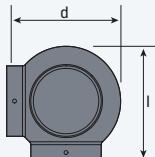

## Elbow

152003

Tube OD	d	l	Satin Stainless	Polished Stainless	Polished Brass
1.50"	2 1/2"	2 3/4"	151503.4	151503	141503
2.00"	3 1/4"	3 3/8"	152003.4	152003	142003

## Tee

141505

Tube OD	d	l	Satin Stainless	Polished Stainless	Polished Brass
1.50"	2 1/2"	2 3/4"	151505.4	151505	141505
2.00"	3 1/4"	3 3/8"	152005.4	152005	142005

## Side Outlet Elbow

142006

Tube OD	d	l	Satin Stainless	Polished Stainless	Polished Brass
1.50"	2 1/2"	2 3/4"	151506.4	151506	141506
2.00"	3 1/4"	3 3/8"	152006.4	152006	142006

## 135° Elbow

141504

Tube OD	d	l	Polished Brass		
1.50"	2 1/2"	3 1/4"	141504		