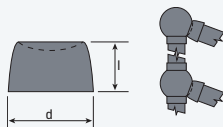

Angle Collar

For 0-5° only.

The dish portion of the Angle Collar matches the diameter of the single or parallel outlet ball. Attach as required to provide a socket for mounting top and mid railings at varying angles.

141537