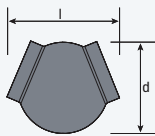

## Tee

141505

Tube OD	d	l	Satin Stainless	Polished Stainless	Polished Brass
1.50"	2 1/2"	2 3/4"	151505.4	151505	141505
2.00"	3 1/4"	3 3/8"	152005.4	152005	142005

## Side Outlet Elbow

142006

Tube OD	d	l	Satin Stainless	Polished Stainless	Polished Brass
1.50"	2 1/2"	2 3/4"	151506.4	151506	141506
2.00"	3 1/4"	3 3/8"	152006.4	152006	142006

## 135° Elbow

141504

Tube OD	d	l	Polished Brass		
1.50"	2 1/2"	3 1/4"	141504		

## Angle Collar

For 0-5° only.

The dish portion of the Angle Collar matches the diameter of the single or parallel outlet ball. Attach as required to provide a socket for mounting top and mid railings at varying angles.