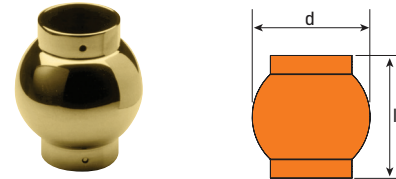

Side Outlet Tee

Tube OD	d	l	SATIN STAINLESS	POLISHED STAINLESS	POLISHED BRASS
1.50"	2"	2 3/4"	<b>151508.4</b>	<b>151508</b>	<b>141508</b>
2.00"	3 1/4"	3 3/4"	<b>152008.4</b>	<b>152008</b>	<b>142008</b>

Cross

Tube OD	d	l	SATIN STAINLESS	POLISHED STAINLESS	POLISHED BRASS
1.50"	2 1/2"	3"	<b>151510.4</b>	<b>151510</b>	<b>141510</b>
2.00"	3 1/4"	3 1/2"	<b>152010.4</b>	<b>152010</b>	<b>142010</b>

Please review our quality expectations statement on page 223.

135° Side Outlet Tee

Tube OD	d	l	POLISHED BRASS
1.50"	2 1/2"	3 1/4"	141514
2.00"	3 1/4"	5"	142014

Parallel Outlet

Tube OD	d	l	POLISHED BRASS
1.50"	2 1/2"	3"	<b>141502</b>
2.00"	3 1/4"	3 1/2"	<b>142002</b>