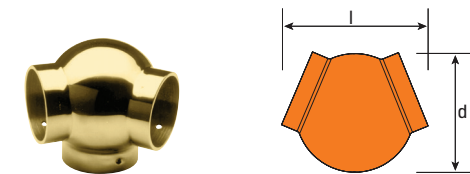

**NUMBERS IN BOLD TYPE** are typically in stock. Other items may not be available for immediate shipment or are made-to-order - requiring a minimum quantity and a longer lead time. Visit [shopwagner.com](http://shopwagner.com) for availability.

135° Side Outlet Tee

Tube OD	d	l	POLISHED BRASS
1.50"	2 1/2"	3 1/4"	141514
2.00"	3 1/4"	5"	142014

Parallel Outlet

Tube OD	d	l	POLISHED BRASS
1.50"	2 1/2"	3"	<b>141502</b>
2.00"	3 1/4"	3 1/2"	<b>142002</b>

Side Outlet Cross

Tube OD	d	l	POLISHED BRASS
1.50"	2 1/2"	3"	<b>141511</b>
2.00"	3 1/4"	3 1/2"	<b>142011</b>

135° Side Outlet Elbow

Tube OD	d	l	POLISHED BRASS
1.50"	2 1/2"	3 1/4"	141507
2.00"	3 1/4"	5"	142007