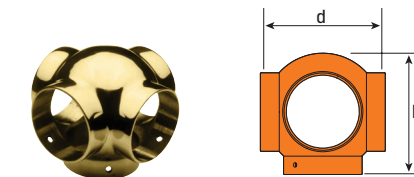

Cross

Tube OD	d	l	SATIN STAINLESS	POLISHED STAINLESS	POLISHED BRASS
1.50"	2 1/2"	3"	<b>151510.4</b>	<b>151510</b>	<b>141510</b>
2.00"	3 1/4"	3 1/2"	<b>152010.4</b>	<b>152010</b>	<b>142010</b>

Please review our quality expectations statement on page 223.

**NUMBERS IN BOLD TYPE** are typically in stock. Other items may not be available for immediate shipment or are made-to-order - requiring a minimum quantity and a longer lead time. Visit [shopwagner.com](http://shopwagner.com) for availability.

135° Side Outlet Tee

Tube OD	d	l	POLISHED BRASS
1.50"	2 1/2"	3 1/4"	141514
2.00"	3 1/4"	5"	142014

Parallel Outlet

Tube OD	d	l	POLISHED BRASS
1.50"	2 1/2"	3"	<b>141502</b>
2.00"	3 1/4"	3 1/2"	<b>142002</b>

Side Outlet Cross

Tube OD	d	l	POLISHED BRASS
1.50"	2 1/2"	3"	<b>141511</b>
2.00"	3 1/4"	3 1/2"	<b>142011</b>

135° Side Outlet Elbow

Tube OD	d	l	POLISHED BRASS
1.50"	2 1/2"	3 1/4"	141507
2.00"	3 1/4"	5"	142007