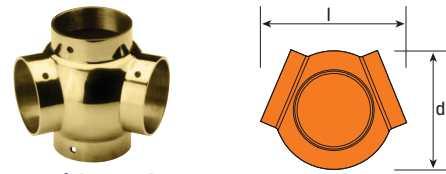

135° Side Outlet Tee

Tube OD	d	l	POLISHED BRASS
1.50"	2 1/2"	3 1/4"	141514
2.00"	3 1/4"	5"	142014