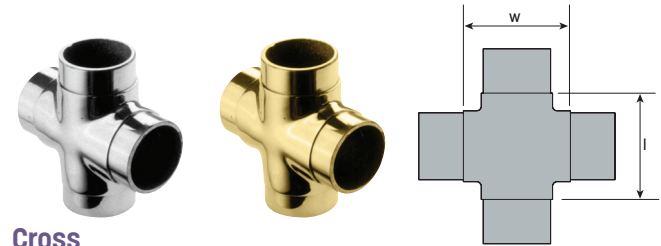

Flush Style Fittings

Brass Fittings are cast to match Alloy C27000 Yellow Brass **tubing. Stainless Steel Fittings** are cast to match Type 304 Stainless Steel **tubing.** Finishes are as noted.

These **Fittings** are designed to be used with .050" wall **tubing.** They may be assembled using **Adhesive** or brazed/welded to the **tubing.**

For **Custom Bending** and pre-fabricated assemblies, contact **Wagner** directly.

Dimensions are approximate. Confirm prior to installation. For installation instructions, refer to page 181.

Flush Side Outlet Tee

Tube OD	w	l	SATIN STAINLESS	POLISHED STAINLESS	POLISHED BRASS
1.50"	2 1/2"	2 1/4"	151528.4	151528	141528
2.00"	3"	2 1/2"	152028.4	152028	142028

Radius Elbow

Tube OD	w	l	SATIN STAINLESS	POLISHED STAINLESS	POLISHED BRASS
1.50"	1 7/8"	2 7/8"	151520.4	151520	141520
2.00"	3"	3"	152020.4	152020	142020

Cross

Tube OD	w	l	SATIN STAINLESS	POLISHED STAINLESS	POLISHED BRASS
1.50"	3"	3"	151526.4	151526	141526
2.00"	3"	3"	152026.4	152026	142026

Elbow

Tube OD	w	l	SATIN STAINLESS	POLISHED STAINLESS	POLISHED BRASS
1.50"	2 1/4"	2 1/4"	151519.4	151519	141519
2.00"	2 1/2"	2 1/2"	152019.4	152019	142019