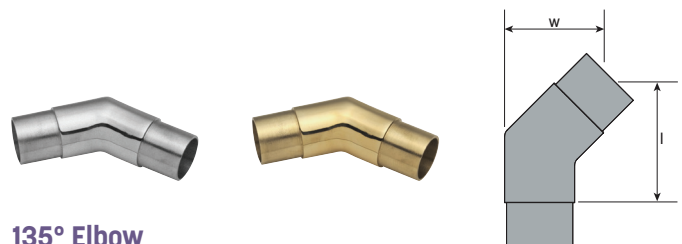

Tube OD	w	l	SATIN STAINLESS	POLISHED STAINLESS	POLISHED BRASS
1.50"	2 1/2"	2 1/4"	151528.4	151528	141528
2.00"	3"	2 1/2"	152028.4	152028	142028

Radius Elbow

Tube OD	w	l	SATIN STAINLESS	POLISHED STAINLESS	POLISHED BRASS
1.50"	1 7/8"	2 7/8"	151520.4	151520	141520
2.00"	3"	3"	152020.4	152020	142020

Cross

Tube OD	w	l	SATIN STAINLESS	POLISHED STAINLESS	POLISHED BRASS
1.50"	3"	3"	151526.4	151526	141526
2.00"	3"	3"	152026.4	152026	142026

Elbow

Tube OD	w	l	SATIN STAINLESS	POLISHED STAINLESS	POLISHED BRASS
1.50"	2 1/4"	2 1/4"	151519.4	151519	141519
2.00"	2 1/2"	2 1/2"	152019.4	152019	142019

Tee

Tube OD	w	l	SATIN STAINLESS	POLISHED STAINLESS	POLISHED BRASS
1.50"	3"	2 1/4"	151522.4	151522	141522
2.00"	3"	2 1/2"	152022.4	152022	142022

Flush Side Outlet Elbow

Tube OD	w	l	SATIN STAINLESS	POLISHED STAINLESS	POLISHED BRASS
1.50"	2 1/4"	2 1/4"	151525.4	151525	141525
2.00"	2 1/2"	2 1/2"	152025.4	152025	142025

135° Elbow

Tube OD	w	l	SATIN STAINLESS	POLISHED STAINLESS	POLISHED BRASS
1.50"	2 11/16"	3 3/8"	151521.4	151521	141521
2.00"	3"	3 9/16"	152021.4	152021	142021

NUMBERS IN BOLD TYPE are typically in stock. Other items may not be available for immediate shipment or are made-to-order - requiring a minimum quantity and a longer lead time. Visit shop.wagnercompanies.com for availability.