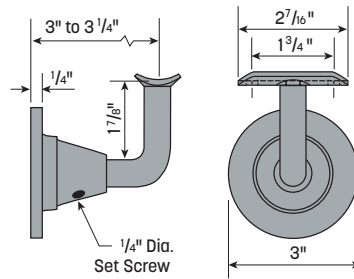

Wall Mount Handrail Bracket

- Rotates To Any Angle.
- Single Tapped $\frac{3}{8}$ -16 Hole.
- **Brackets** are shipped as kits and are **not** assembled.

a	SATIN ALUMINUM	SATIN BRASS
$2\frac{3}{8}$ "	MB2251W	MB4251W
$2\frac{7}{8}$ "	MB2301W	MB4301W

GB4382

Wall Mount Handrail Bracket

Bracket Arm is provided to allow 3" to 3 1/4" to center of **Handrail**. Cut as needed for shorter centerline projections.

- Rotates To Any Angle.
- Single Tapped $\frac{3}{8}$ -16 Hole.