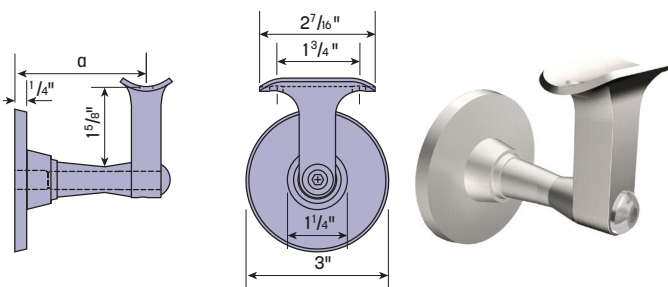

Wall Mount Handrail Bracket

- Rotates To Any Angle.
- Single Tapped $\frac{3}{8}$ -16 Hole.
- **Brackets** are shipped as kits and are **not** assembled.

a	SATIN ALUMINUM	SATIN BRASS
$2\frac{3}{8}$ "	MB2251W	MB4251W
$2\frac{7}{8}$ "	MB2301W	MB4301W

GB4382

Wall Mount Handrail Bracket

Bracket Arm is provided to allow 3" to 3 1/4" to center of **Handrail**. Cut as needed for shorter centerline projections.

- Rotates To Any Angle.
- Single Tapped $\frac{3}{8}$ -16 Hole.