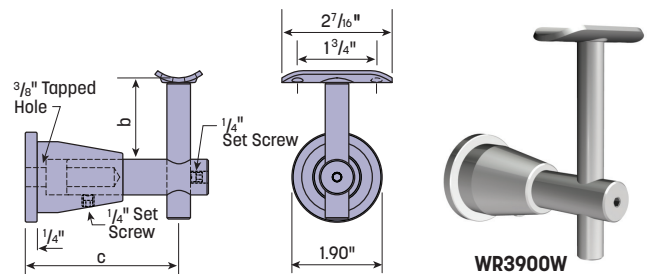

Wall Mount Handrail Bracket

Bracket Arm is provided to allow 3" to 3 1/4" to center of **Handrail**. Cut as needed for shorter centerline projections.

- Rotates To Any Angle.
- Single Tapped $\frac{3}{8}$ -16 Hole.

SATIN ALUMINUM	304 SATIN STAINLESS	SATIN BRASS
GB4380	GB4382	GB4384

WR3900W

Wall Mount Bracket

With Vertical and Horizontal Adjustment.

c	b	316 SATIN STAINLESS
$2\frac{5}{8}$" to $3\frac{1}{2}$"	$1\frac{1}{2}$" to 2"	WR3900W