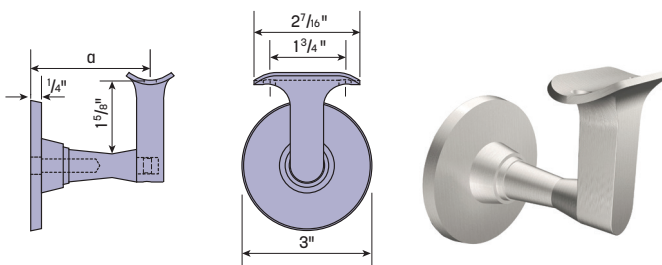

a	316 SATIN STAINLESS
$2\frac{3}{4}$"	MB3250W
$3\frac{1}{2}$"	MB3300W