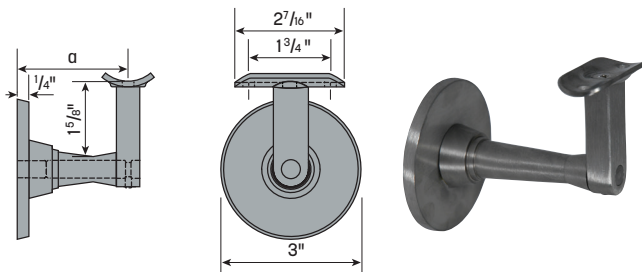

a	SATIN ALUMINUM	SATIN BRASS
$2\frac{3}{8}$"	MB2252W	MB4252W
$3\frac{1}{2}$"	MB2302W	MB4302W