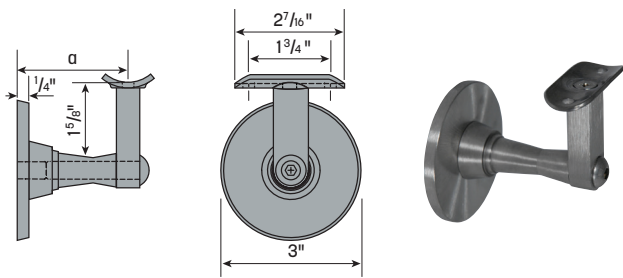

Wall Mount Handrail Bracket

- Rotates To Any Angle.
- Single Tapped $\frac{3}{8}$ -16 Hole.
- **Brackets** are shipped as kits and are **not** assembled.

a	SATIN ALUMINUM	SATIN BRASS
$2\frac{3}{8}$ "	MB2251W	MB4251W
$2\frac{7}{8}$ "	MB2301W	MB4301W

GB4382

Wall Mount Handrail Bracket

Bracket Arm is provided to allow 3" to 3 1/4" to center of **Handrail**. Cut as needed for shorter centerline projections.

- Rotates To Any Angle.
- Single Tapped $\frac{3}{8}$ -16 Hole.