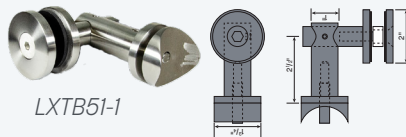

M8 x 1.25" - included cap screw.

Flat Arm

Adapter not included. Mounting screws not included.

LXFP30-2

Type	Use With:	316 Satin Stainless
Single	1.90" or 2" OD	LXFP30-1
Double	1.90" or 2" OD	LXFP30-2

To tighten stand off, use LXSPA2. Use two M6 or 1/4-20 flat head screws.

Adapter for Single or Double Flat Arm

Select to go with your choice of a single or double flat arm glass clip and post style. Mounting screws are not included.

LXFP30-FLAT

Material	316 Satin Stainless
Satin Stainless Use with Square Posts	LXFP30-FLAT
Satin Stainless Use with 1.90" OD Posts	LXFP30-1.90
Satin Stainless Use with 1/2" x 2" Flat	LXFP30-BLADE

Spider

Adapter is included—discard for use with blade or square posts.

LXTB51-1

Use With:	316 Satin Stainless
Flat or 1.90" or 2" OD	LXTB51-1

Handrail Bracket Saddle - Flat Surface Mount

Interchangeable with round saddle, standard Legato™ round or square post and adjustable post mount brackets.