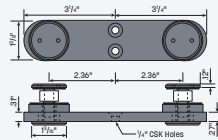

Use a M8 or 3/8-24 screw, no shorter than 1".

Square Glass Clip - Round Surface Mount

Gaskets supplied to permit use with 3/8" or 1/2" glass or panel.

GR320R.4

Use With	304 Satin Stainless	304 Polished Stainless
1.9" or 2" OD	GR320R.4	GR320R.7

M8 x 1.25" - included cap screw.

Square Glass Clip - Flat Surface Mount

Gaskets supplied to permit use with 3/8" or 1/2" glass or panel.

GR320F.4

Use With	304 Satin Stainless	304 Polished Stainless
1.9" or 2" OD	GR320F.4	GR320F.7

M8 x 1.25" - included cap screw.

Flat Arm

Adapter not included. Mounting screws not included.

LXFP30-2

Type	Use With:	316 Satin Stainless
Single	1.90" or 2" OD	LXFP30-1
Double	1.90" or 2" OD	LXFP30-2

To tighten stand off, use LXSPA2. Use two M6 or 1/4-20 flat head screws.

Adapter for Single or Double Flat Arm

Select to go with your choice of a single or double flat arm glass clip and post style. Mounting screws are not included.

LXFP30-FLAT

Material	316 Satin Stainless
Satin Stainless Use with Square Posts	LXFP30-FLAT
Satin Stainless Use with 1.90" OD Posts	LXFP30-1.90
Satin Stainless Use with 1/2" x 2" Flat	LXFP30-BLADE