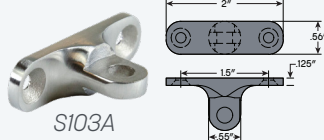

M8 x 1.25" - included cap screw.

Flat Arm

Adapter not included. Mounting screws not included.

LXFP30-2

Type	Use With:	316 Satin Stainless
Single	1.90" or 2" OD	LXFP30-1
Double	1.90" or 2" OD	LXFP30-2

To tighten stand off, use LXSPA2. Use two M6 or 1/4-20 flat head screws.

Adapter for Single or Double Flat Arm

Select to go with your choice of a single or double flat arm glass clip and post style. Mounting screws are not included.

LXFP30-FLAT

Material	316 Satin Stainless
Satin Stainless Use with Square Posts	LXFP30-FLAT
Satin Stainless Use with 1.90" OD Posts	LXFP30-1.90
Satin Stainless Use with 1/2" x 2" Flat	LXFP30-BLADE

Spider

Adapter is included—discard for use with blade or square posts.

LXTB51-1

Use With:	316 Satin Stainless
Flat or 1.90" or 2" OD	LXTB51-1

Handrail Bracket Saddle - Flat Surface Mount

Interchangeable with round saddle, standard Legato™ round or square post and adjustable post mount brackets.