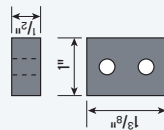

Material	316 Satin Stainless
Satin Stainless Use with Square Posts	LXFP30-FLAT
Satin Stainless Use with 1.90" OD Posts	LXFP30-1.90
Satin Stainless Use with 1/2" x 2" Flat	LXFP30-BLADE