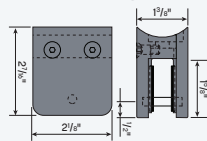

Glass Panel Mounting Clips

Square Glass Clip - Flat Surface Mount

Gaskets supplied to permit use with 1/2" to 5/8" glass or panels.

GR310F.4

Use With	Panel Thick.	316 Satin Stainless	316 Polished Stainless
Flat	1/2" - 5/8"	GR310F.4	GR310F.7

Use a M8 or 3/8-24 screw, no shorter than 1".

Square Glass Clip - Round Surface Mount

Gaskets supplied to permit use with 3/8" or 1/2" glass or panel.

GR320R.4

Use With	304 Satin Stainless	304 Polished Stainless
1.9" or 2" OD	GR320R.4	GR320R.7

M8 x 1.25" - included cap screw.

Flat Arm

Adapter not included. Mounting screws not included.

LXFP30-2

Type	Use With:	316 Satin Stainless
Single	1.90" or 2" OD	LXFP30-1
Double	1.90" or 2" OD	LXFP30-2

To tighten stand off, use LXSPA2. Use two M6 or 1/4-20 flat head screws.