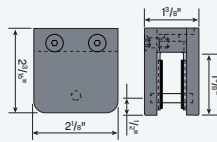

Use With	304 Satin Stainless	304 Polished Stainless
1.9" or 2" OD	GR320F.4	GR320F.7

M8 x 1.25" - included cap screw.