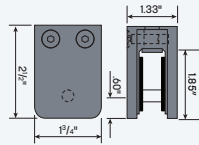

Glass Panel Mounting Clips

Square Glass Clip - Flat Surface Mount

Gaskets supplied to permit use with 1/2" to 5/8" glass or panels.

GR310F.4

Use With	Panel Thick.	316 Satin Stainless	316 Polished Stainless
Flat	1/2" - 5/8"	GR310F.4	GR310F.7

Use a M8 or 3/8-24 screw, no shorter than 1".

Square Glass Clip - Round Surface Mount

Gaskets supplied to permit use with 3/8" or 1/2" glass or panel.

GR320R.4

Use With	304 Satin Stainless	304 Polished Stainless
1.9" or 2" OD	GR320R.4	GR320R.7

M8 x 1.25" - included cap screw.

Square Glass Clip - Flat Surface Mount

Gaskets supplied to permit use with 3/8" or 1/2" glass or panel.

GR320F.4

Use With	304 Satin Stainless	304 Polished Stainless
1.9" or 2" OD	GR320F.4	GR320F.7

M8 x 1.25" - included cap screw.

Flat Arm

Adapter not included. Mounting screws not included.

LXFP30-2

Type	Use With:	316 Satin Stainless
Single	1.90" or 2" OD	LXFP30-1
Double	1.90" or 2" OD	LXFP30-2

To tighten stand off, use LXSPA2. Use two M6 or 1/4-20 flat head screws.