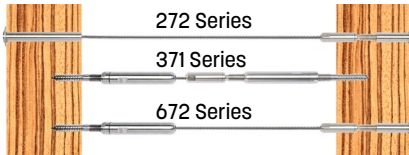

Kit Assemblies for Runs with Two Turns - up to 180°

For outside-of-post to outside-of-post applications, for either wood or metal posts, use the 272 Series:

The tensioning devices are a 3/2" long Invisiware® Receiver, which installs through the post on one end, and a Push-Lock™ Stud with a 1/2" long Receiver installed through the other end.

Fitting combinations for wood posts

For level runs:

272 Series (outside to outside)
3/2" Invisiware Receiver to
1/2" Receiver with Push-Lock Stud.

371 Series (inside to inside)
Adjust-A-Body with Hanger Bolt to
Push-Lock Turnbuckle with Hanger
Bolt.

672 Series (outside to inside)
Adjust-A-Body with Hanger Bolt to
1/2" Receiver with Push-Lock Stud.

Fitting combinations for wood posts with composite sleeves

For level runs:

371-C Series (inside to inside)
Same as 371 Series with
Extended Length Hanger Bolts on
both ends.

Fitting combinations for metal posts

For level runs:

272 Series (outside to outside)
3/2" Invisiware Receiver to
1/2" Receiver with Push-Lock Stud.

471 Series (inside to inside)
Adjust-A-Body with Threaded Bolt
to Push-Lock Turnbuckle with
Threaded Bolt.