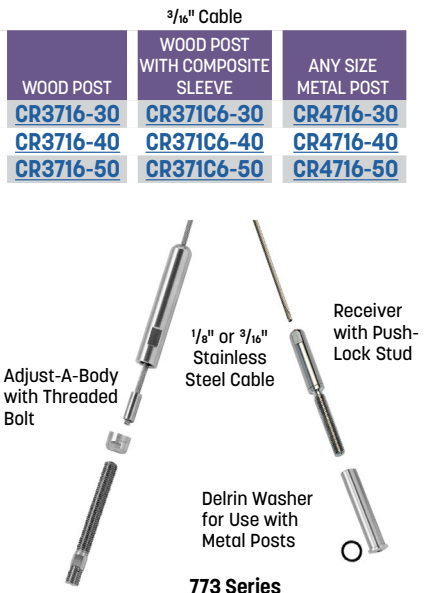

STANDARD PRODUCTS

RAILING SYSTEMS

TRADITIONAL RAILING

CUSTOM SERVICES

APPENDIX