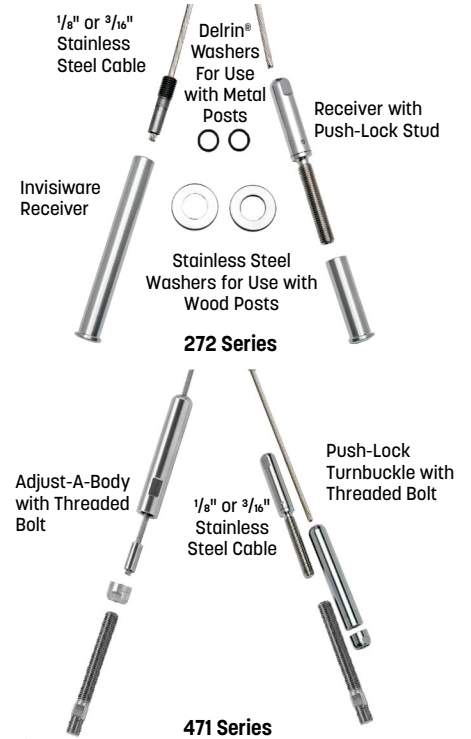

STANDARD PRODUCTS

RAILING SYSTEMS

TRADITIONAL RAILING

CUSTOM SERVICES

APPENDIX