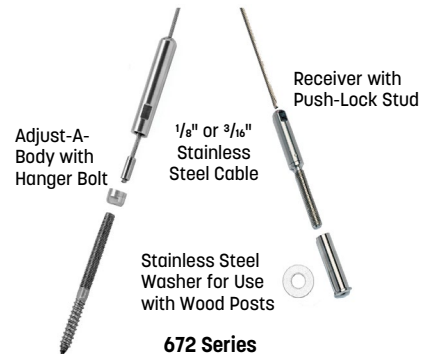

672 and 773 Series Cable Assemblies

Cable Length	1/8" Cable		3/16" Cable	
	WOOD POST	METAL POST	WOOD POST	METAL POST
30'	CR672-30	CR773-30	CR6726-30	CR7736-30
40'	CR672-40	CR773-40	CR6726-40	CR7736-40
50'	CR672-50	CR773-50	CR6726-50	CR7736-50