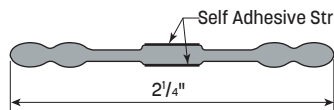

Polycarbonate Channel Top Rail

3/16" thick, 8' Lengths.

The **Polycarbonate Channel Cap** protects the glass edge and secures glass panels together - use **3M VHB Tape GR938**.

Many local codes require that the **Top Railing** meet a specific load requirement. Confirm with your local authorities prior to specifying the use of this **Top Rail** style - refer to page 238.

Glass	a	b	CLEAR POLYCARBONATE
1/2" monolithic	1"	1/2"	GR90915-8
1/2" laminated	1 1/8"	19/32"	GR91015-8
3/4" laminated	1 3/8"	27/32"	GR91315-8

3M VHB Tape

3/4" Wide. 108 Foot Roll.

High bond double-sided, clear tape.

Clear Tape	PART NUMBER
	GR938

Protective Insert

This new universal protective insert will work with a broad range of glass sizes and **Top Rail**. Attach to top of glass with adhesive strip provided then expose top adhesive strip prior to placing **Slotted Top Rail** over Insert which will fold sides into place. A silicone bead may be needed depending on glass/Top Rail dimensions.

Length	PVC
20'	GR9397-20
40'	GR9397-40
100'	GR9397-100
250'	GR9397

Sold flat in 20, 40, 100 or 250 foot coils. Folds into shape once Slotted Top Rail is put into place. Spray glass cleaner is suggested to simplify insertion.