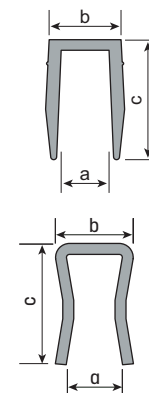

Polycarbonate Channel Top Rail

3/16" thick, 8' Lengths.

The **Polycarbonate Channel Cap** protects the glass edge and secures glass panels together - use **3M VHB Tape GR938**.

Many local codes require that the **Top Railing** meet a specific load requirement. Confirm with your local authorities prior to specifying the use of this **Top Rail** style - refer to page 238.

Glass	a	b	CLEAR POLYCARBONATE
1/2" monolithic	1"	1/2"	GR90915-8
1/2" laminated	1 1/8"	19/32"	GR91015-8
3/4" laminated	1 3/8"	27/32"	GR91315-8

3M VHB Tape

3/4" Wide. 108 Foot Roll.

High bond double-sided, clear tape.

Clear Tape	PART NUMBER
	GR938

Protective Insert

This new universal protective insert will work with a broad range of glass sizes and **Top Rail**. Attach to top of glass with adhesive strip provided then expose top adhesive strip prior to placing **Slotted Top Rail** over Insert which will fold sides into place. A silicone bead may be needed depending on glass/Top Rail dimensions.

Length	PVC
20'	GR9397-20
40'	GR9397-40
100'	GR9397-100
250'	GR9397

Sold flat in 20, 40, 100 or 250 foot coils. Folds into shape once Slotted Top Rail is put into place. Spray glass cleaner is suggested to simplify insertion.

Protective Insert

These **Inserts** protect the top edge of the glass from making contact with the metal rail cap. Secure with **3M VHB Tape GR938** or **GR95CBL Silicone**. Choose based on depth of **Top Rail** and thickness of panel.

glass thickness	a	b	c	Length	PVC
3/4"	7/8"	1 1/4"	1 1/4"	5'	GR9395-5
1/2"	3/4"	1"	1"	5'	GR9390-5
1/2"	3/4"	1 1/4"	1 1/4"	5'	GR9391-5

Silicone

Neutral cure, waterproof formula. Used to adhere **Cladding** to **Shoe Moulding**, **Top Rail** to glass and seal over **Backer Rod**.

Black, 10 Fluid Ounces	GR95CBL