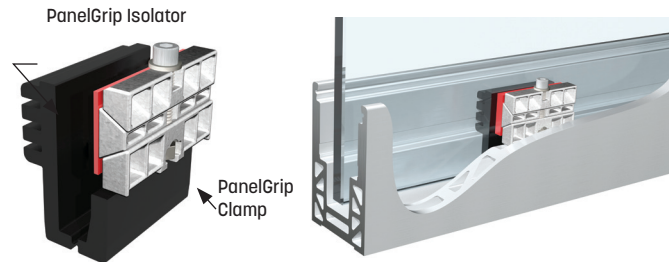

PanelGRIP® Glass Railing System

The **Wagner PanelGrip System** utilizes a unique locking mechanism of high-strength Aluminum and PVC **Isolators** combined with a specially designed Aluminum **Base Shoe Moulding**.

When assembled with tempered or laminated tempered glass of the appropriate size, **PanelGrip** enables the installer to fabricate a structural **Glass Railing System** with significant reductions in labor and freight costs over standard wet glaze options.

The PanelGrip System has been tested per ASTM E985, Standard Specification for Permanent Metal Railing Systems and Rails. Florida Building Code (2014) TAS202 and TAS201, Section 1618.4.6.1 and California Building Code (2013) section 1607.8.1, 1607.8.1.1 and 1607.8.1.2.

PanelGrip Base Shoe Moulding

Aluminum, 6005-T5; 10' and 20' Lengths

Lighter yet **Stronger**

Produced from extruded Aluminum, that may be painted or clad to match the **Top Rail** or area decor. The shoe is the key to the structural integrity of any **Glass Railing System**. Proper attachment is extremely important.

Subject to one or more of the following patents: US7730682, US8181405, NZ581456, CA2697162, EP2171180 and AU2008282693.

To determine total height, add 1" to account for shoe moulding

	a	b	lb/ft	Glass Type
GR2457HCB	2.75"	1.187"	4.88	20'-0"
GR2457HCB-10	2.75"	1.187"	4.88	10'-0"
GR2460HCB	2.50"	0.930"	4.76	20'-0"
GR2460HCB-10	2.50"	0.930"	4.76	10'-0"