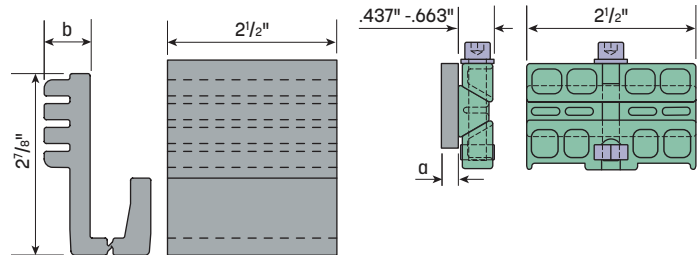

## PanelGrip Base Shoe Moulding

Aluminum, 6005-T5; 10' and 20' Lengths

Lighter yet **Stronger**

Produced from extruded Aluminum, that may be painted or clad to match the **Top Rail** or area decor. The shoe is the key to the structural integrity of any **Glass Railing System**. Proper attachment is extremely important.

*Subject to one or more of the following patents: US7730682, US8181405, NZ581456, CA2697162, EP2171180 and AU2008282693.*

To determine total height, add 1" to account for shoe moulding

	a	b	lb/ft	Glass Type
<b>GR2457HCB</b>	2.75"	1.187"	4.88	20'-0"
<b>GR2457HCB-10</b>	2.75"	1.187"	4.88	10'-0"
<b>GR2460HCB</b>	2.50"	0.930"	4.76	20'-0"
<b>GR2460HCB-10</b>	2.50"	0.930"	4.76	10'-0"