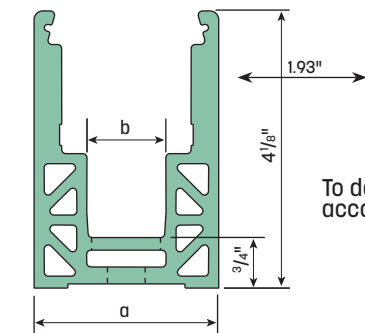

*The PanelGrip System has been tested per ASTM E985, Standard Specification for Permanent Metal Railing Systems and Rails. Florida Building Code (2014) TAS202 and TAS201, Section 1618.4.6.1 and California Building Code (2013) section 1607.8.1, 1607.8.1.1 and 1607.8.1.2.*

*Subject to one or more of the following patents: US7730682, US8181405, NZ581456, CA2697162, EP2171180 and AU2008282693.*

To determine total height, add 1" to account for shoe moulding

	a	b	lb/ft	Glass Type
<b>GR2457HCB</b>	2.75"	1.187"	4.88	20'-0"
<b>GR2457HCB-10</b>	2.75"	1.187"	4.88	10'-0"
<b>GR2460HCB</b>	2.50"	0.930"	4.76	20'-0"
<b>GR2460HCB-10</b>	2.50"	0.930"	4.76	10'-0"