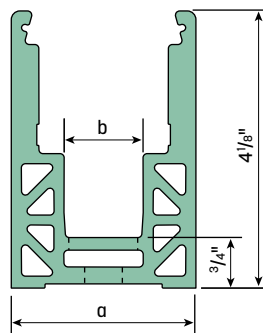

Subject to one or more of the following patents: US7730682, US8181405, NZ581456, CA2697162, EP2171180 and AU2008282693.

	a	b	lb/ft	Glass Type
GR2457HCB	2.75"	1.187"	4.88	20'-0"
GR2457HCB-10	2.75"	1.187"	4.88	10'-0"
GR2460HCB	2.50"	0.930"	4.76	20'-0"
GR2460HCB-10	2.50"	0.930"	4.76	10'-0"