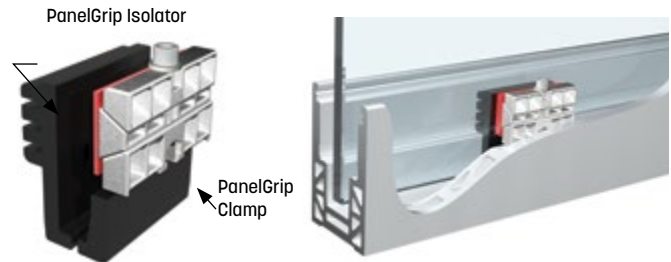

PanelGRIP®

glass railing system

The **Wagner PanelGrip System** utilizes a unique locking mechanism of high-strength Aluminum and PVC **Isolators** combined with a specially designed Aluminum **Base Shoe Moulding**.

When assembled with tempered or laminated tempered glass of the appropriate size, **PanelGrip** enables the installer to fabricate a structural **Glass Railing System** with significant reductions in labor and freight costs over standard wet glaze options.

The **PanelGrip System** has been tested per ASTM E985, Standard Test Methods for Performance of Permanent Metal Railing Systems and Rails for Buildings. Florida Building Code (2014) TAS202 and TAS201, Section 1618.4.6.1 and California Building Code (2013) section 1607.8.1, 1607.8.1.1 and 1607.8.1.2. (Test reports are available for download at: <http://www.wagnerarchitectural.com/>)

PanelGrip Base Shoe Moulding

Aluminum, 6005-T5; 10' and 20' Lengths

Lighter yet **Stronger**

Produced from extruded Aluminum, that may be painted or clad to match the **Top Rail** or area decor. The shoe is the key to the structural integrity of any **Glass Railing System**. Proper attachment is extremely important.

Subject to one or more of the following patents: US7730682, US8181405, NZ581456, CA2697162, EP2171180 and AU2008282693.