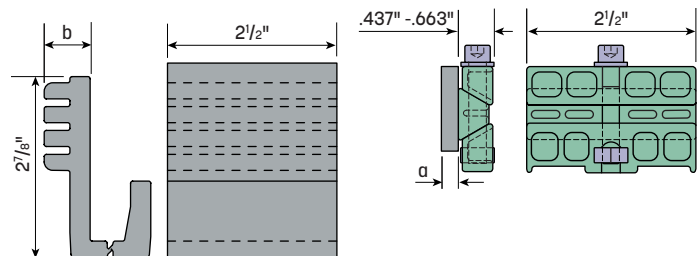

PanelGrip Base Shoe Moulding

Aluminum, 6005-T5; 10' and 20' Lengths

Lighter yet **Stronger**

Produced from extruded Aluminum, that may be painted or clad to match the **Top Rail** or area decor. The shoe is the key to the structural integrity of any **Glass Railing System**. Proper attachment is extremely important.

Subject to one or more of the following patents: US7730682, US8181405, NZ581456, CA2697162, EP2171180 and AU2008282693.

	a	b	lb/ft	Glass Type
GR2457HCB	2.75"	1.187"	4.88	20'-0"
GR2457HCB-10	2.75"	1.187"	4.88	10'-0"
GR2460HCB	2.50"	0.930"	4.76	20'-0"
GR2460HCB-10	2.50"	0.930"	4.76	10'-0"