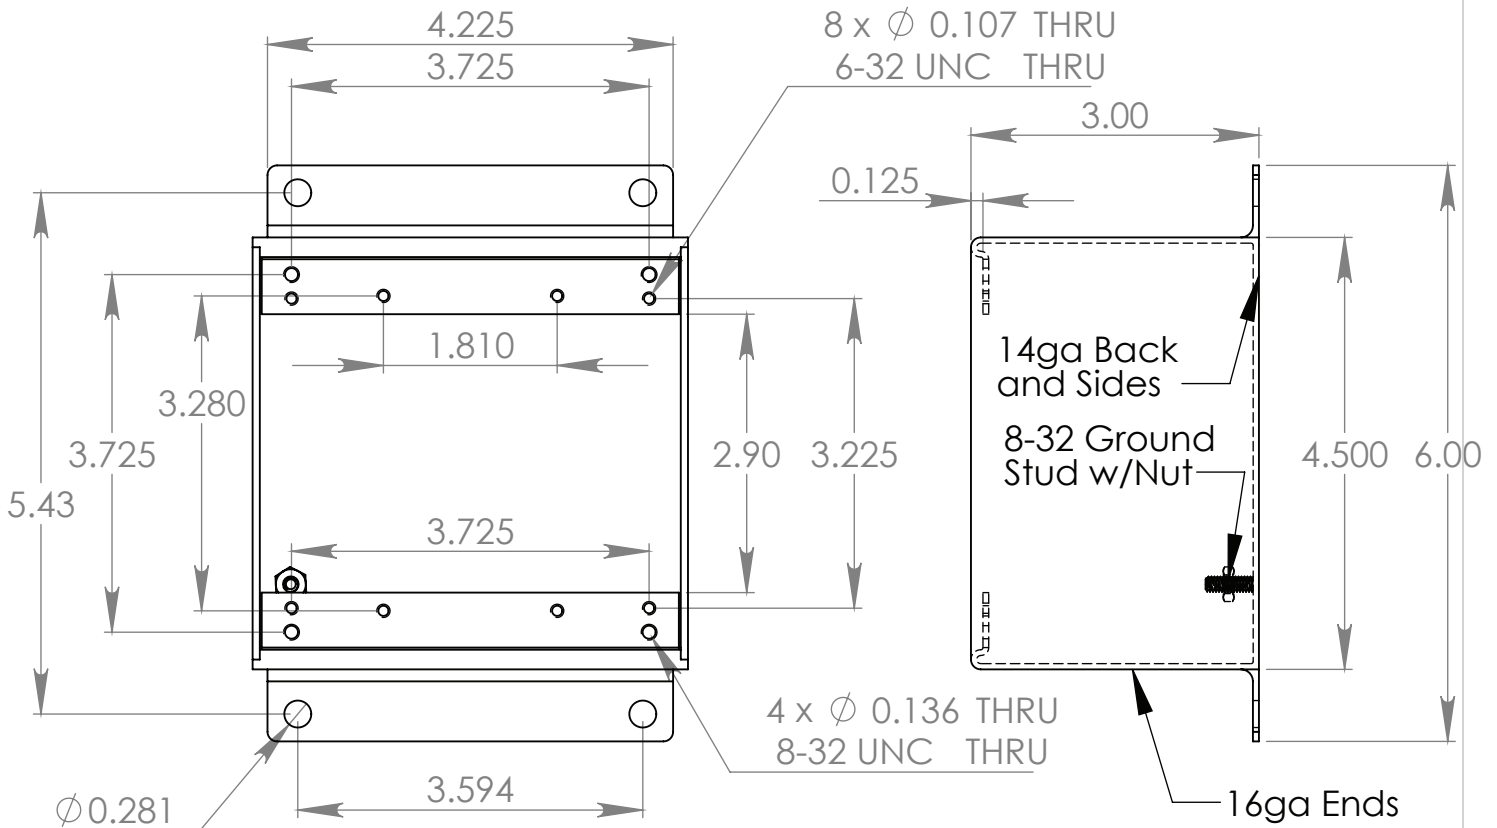

ENDURALL®

Double Gang Stainless Steel Junction and Device Box

End View

Model Number:
BLM 2-04SS or
BLM 2-16SS

Volume: 53.7 cu.in.

Top View

Side View

U.S. Pat. No. 5,693,909
Canadian No. 2,207,796

		DIMENSIONS ARE IN INCHES		NAME		DATE	
		TOLERANCES:		DRAWN	BEH	8/10/09	
		ANGULAR $\pm .5$		CHECKED	BLM	8/10/09	
		FRACTIONAL $\pm .031$		ENG APPR.			
		TWO PLACE DECIMAL $\pm .030$		MFG APPR.			
		THREE PLACE DECIMAL $\pm .015$		Q.A.			
		MATERIAL		COMMENTS:			
		304 or 316 SS					
DIM. CHANGE		4/10/17					
REVISION		DO NOT SCALE DRAWING					
						SIZE DWG. NO.	
						A Double Gang SS Device Box	
		SCALE: 1:2		WEIGHT:		SHEET 1 OF 1	